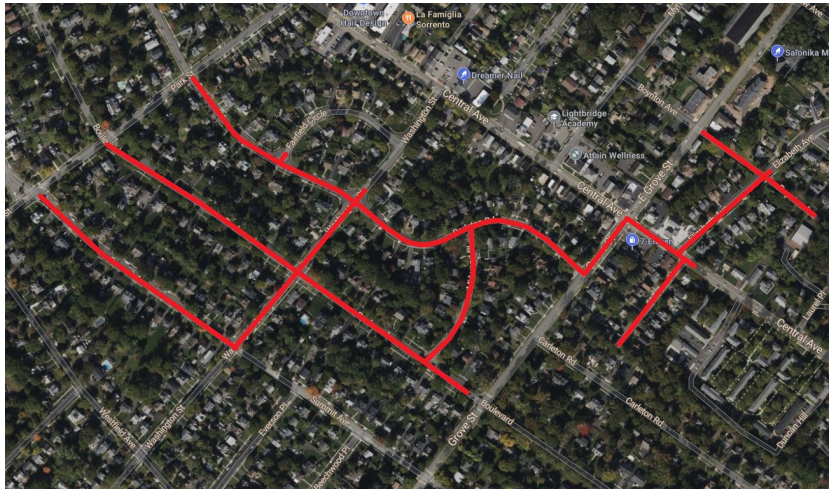

Pipeline Replacement Project

Project map, affected streets highlighted in red (above)

BOULEVARD AND CARLETON ROAD

Elizabethtown Gas is improving our natural gas pipeline system that provides safe, reliable, affordable natural gas to more than 300,000 customers across northern New Jersey.

The work in this neighborhood is part of the company's ongoing pipeline replacement program to replace aging natural gas mains and services with new, durable plastic. In many cases, gas meters will be relocated from the inside of homes and businesses to the outside. Relocating the gas meter outside provides enhanced safety and reliability, easier access to gas meters in the event of an emergency or natural disaster, and additional convenience in meter maintenance without the need for customers to be present.

City: Westfield

County: Union

Streets Directly Affected

Boulevard
Boynton Avenue
Carleton Road
Central Avenue
Elizabeth Avenue
Fairfield Circle
Greene Place
Midwood Place
Summit Avenue
W. Grove Street
Washington Street

Ciudad: Westfield **Condado:** Union

Calles afectadas directamente

Boulevard
Boynton Avenue
Carleton Road
Central Avenue
Elizabeth Avenue
Fairfield Circle
Greene Place
Midwood Place
Summit Avenue
W. Grove Street
Washington Street