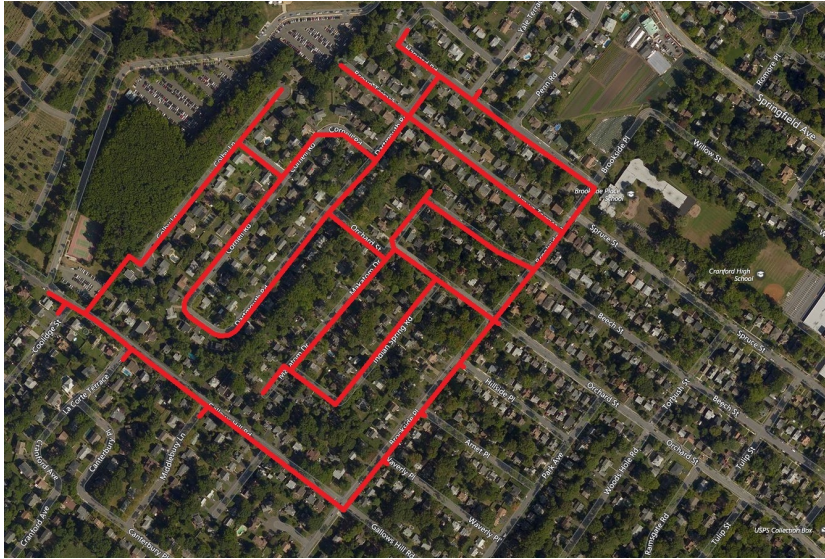

Pipeline Replacement Project

Project map, affected streets highlighted in red (above)

BROOKSIDE PLACE AND GALLOWES HILL ROAD

Elizabethtown Gas is improving our natural gas pipeline system that provides safe and reliable natural gas to more than 292,000 customers across northern New Jersey.

The work in this neighborhood is part of the company's ongoing pipeline replacement program to replace aging natural gas mains and services with new, durable plastic. In many cases, gas meters will be relocated from the inside of homes and businesses to the outside. Relocating the gas meter outside provides enhanced safety and reliability, easier access to gas meters in the event of an emergency or natural disaster, and additional convenience in meter maintenance without the need for customers to be present.

City

Cranford

County

Union

Streets Directly Affected

Arnet Place	Heathermeade Place
Beech Street	Hillside Place
Brookside Place	Indian Spring Road
Brown Terrace	La Corte Terrace
Colby Lane	Makatom Drive
Coolidge Street	Middlebury Lane
Cornell Road	Morningside Place
Dartmouth Road	Orchard Street
Gallows Hill Road	Waverly Place
Harvard Road	Yale Terrace