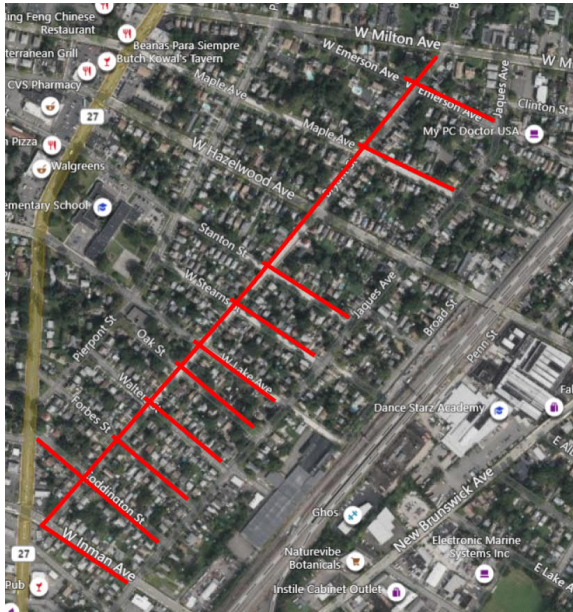

Pipeline Replacement Project

Project map, affected streets highlighted in red (above)

BRYANT STREET

Elizabethtown Gas is improving our natural gas pipeline system that provides safe and reliable natural gas to more than 300,000 customers across northern New Jersey.

The work in this neighborhood is part of the company's ongoing pipeline replacement program to replace aging natural gas mains and services with new, durable plastic. In many cases, gas meters will be relocated from the inside of homes and businesses to the outside. Relocating the gas meter outside provides enhanced safety and reliability, easier access to gas meters in the event of an emergency or natural disaster, and additional convenience in meter maintenance without the need for customers to be present.

City
Rahway

County
Union

Streets Directly Affected

Bryant Street	W. Emerson Avenue
Coddington Street	W. Hazelwood Avenue
Forbes Street	W. Inman Avenue
Maple Avenue	W. Lake Avenue
Oak Street	W. Milton Avenue
Stanton Street	W. Stearns Street
St. Georges Avenue	Walters Street