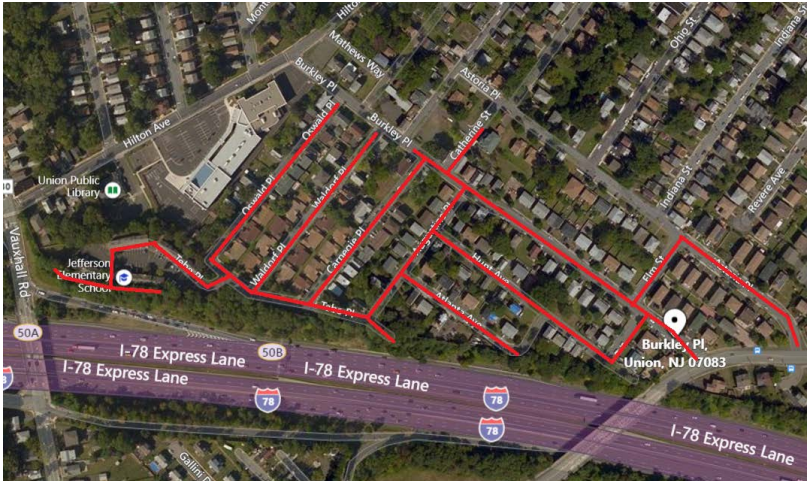

Pipeline Replacement Project

Project map, affected streets highlighted in red (above)

BURKLEY PLACE

Elizabethtown Gas is improving our natural gas pipeline system that provides safe and reliable natural gas to more than 292,000 customers across northern New Jersey.

City
Union

County
Union

Streets Directly Affected

Atlanta Avenue	Hunt Avenue
Augustine Place	Orleans Place
Burkley Place	Oswald Place
Carnegie Place	Tebe Place
Catherine Street	Waldorf Place
Elm Street	

Project Scope