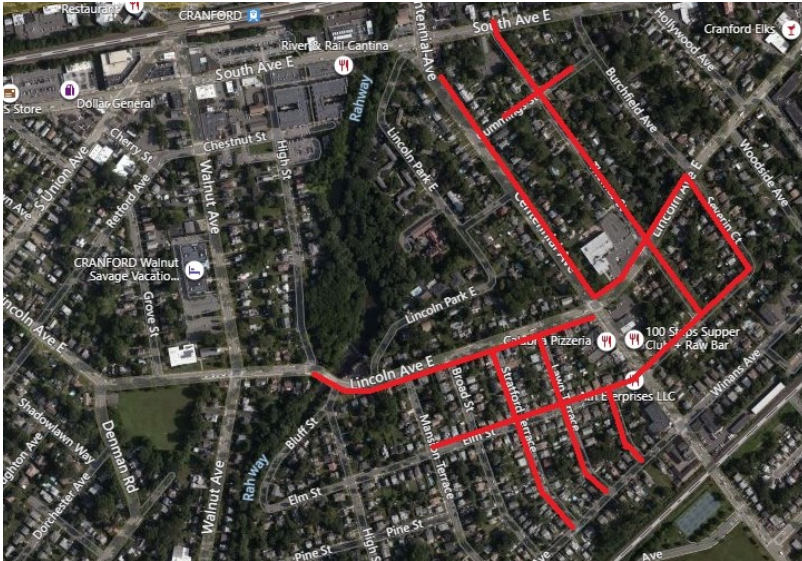

Pipeline Replacement Project

Project map, affected streets highlighted in red (above)

CENTENNIAL AVENUE AND LINCOLN AVENUE E.

Elizabethtown Gas is improving our natural gas pipeline system that provides safe and reliable natural gas to more than 292,000 customers across northern New Jersey.

The work in this neighborhood is part of the company's ongoing pipeline replacement program to replace aging natural gas mains and services with new, durable plastic. In many cases, gas meters will be relocated from the inside of homes and businesses to the outside. Relocating the gas meter outside provides enhanced safety and reliability, easier access to gas meters in the event of an emergency or natural disaster, and additional convenience in meter maintenance without the need for customers to be present.

City

Cranford

County

Union

Streets Directly Affected

Centennial Avenue	Lincoln Avenue E
Cummings Street	Mansion Terrace
Edgebrook Place	Severin Court
Elm Street	Stratford Terrace
Lawn Terrace	Thomas Street

Ciudad

Cranford

Condado

Union

Calles directamente afectadas

Centennial Avenue	Lincoln Avenue E
Cummings Street	Mansion Terrace
Edgebrook Place	Severin Court
Elm Street	Stratford Terrace
Lawn Terrace	Thomas Street