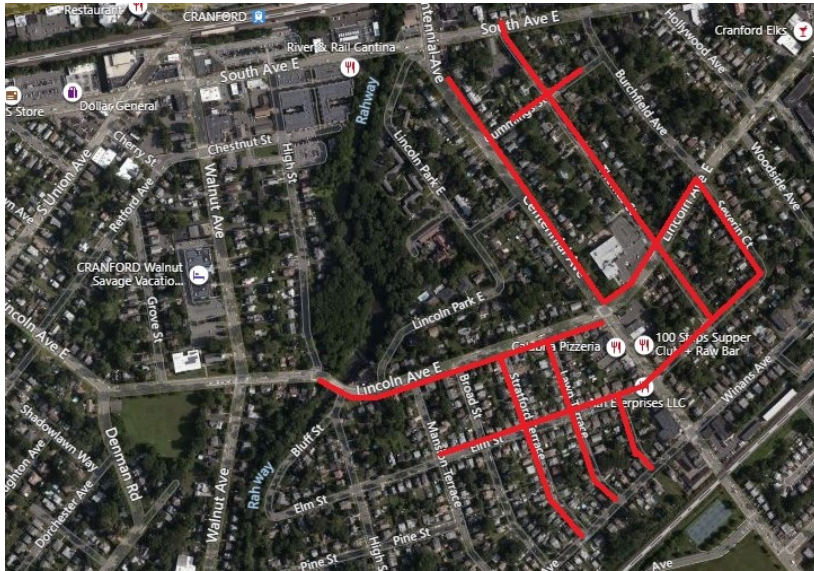

Proyecto de Reemplazo de Tuberías

Mapa del proyecto, calles afectadas resaltadas en rojo (arriba)

CENTENNIAL AVENUE Y LINCOLN AVENUE E.

Elizabethtown Gas está mejorando nuestro sistema de tuberías de gas natural, que lleva el gas natural en forma segura y fiable a más de 292,000 clientes del norte de Nueva Jersey.

Las obras en este vecindario forman parte del programa continuo de la compañía para reemplazar tuberías y servicios antiguos con nuevas tuberías de plástico más duraderas. En muchos casos, los medidores de gas serán trasladados del interior de las viviendas y los negocios al exterior. La reubicación del medidor de gas en el exterior permite una mayor seguridad y fiabilidad, acceso más sencillo a medidores de gas ante una emergencia o desastre natural y mayor comodidad con el mantenimiento de medidores sin necesidad de que los clientes estén presentes.

Nuestro compromiso

Trabajamos con sumo cuidado en la implementación de prácticas de construcción que limiten todo tipo de molestias a propietarios de viviendas y negocios, y entendemos que su tiempo es valioso. Apreciamos su paciencia y le agradecemos por permitirnos brindarle un servicio de gas natural seguro y fiable.

Ciudad

Cranford

Condado

Union

Calles directamente afectadas

Centennial Avenue	Lincoln Avenue E
Cummings Street	Mansion Terrace
Edgebrook Place	Severin Court
Elm Street	Stratford Terrace
Lawn Terrace	Thomas Street

Alcance del proyecto

Reemplazo y mejora de la infraestructura de gas natural, que incluye:

- Reemplazo de tuberías de gas viejas con nuevas tuberías de plástico más duraderas
- Reubicación de medidores de gas del interior de viviendas y negocios en el exterior, y reemplazo de líneas de servicio de la tubería de gas de la calle al edificio

¿No es cliente de Elizabethtown Gas actualmente?

Este es el momento para pensar en cambiar a gas natural en su hogar o negocio.

Calcule sus posibles ahorros con nuestra calculadora de ahorros de calefacción del hogar en elizabethtowngas.com/switch o llame al **844.886.8488** para hablar con un representante que puede ayudarlo a encaminarse para ahorrar en costos de energía.

Información del proyecto

Línea directa: 866.767.5558

Correo electrónico:

etgprojects@sjindustries.com

elizabethtowngas.com/neighborhood