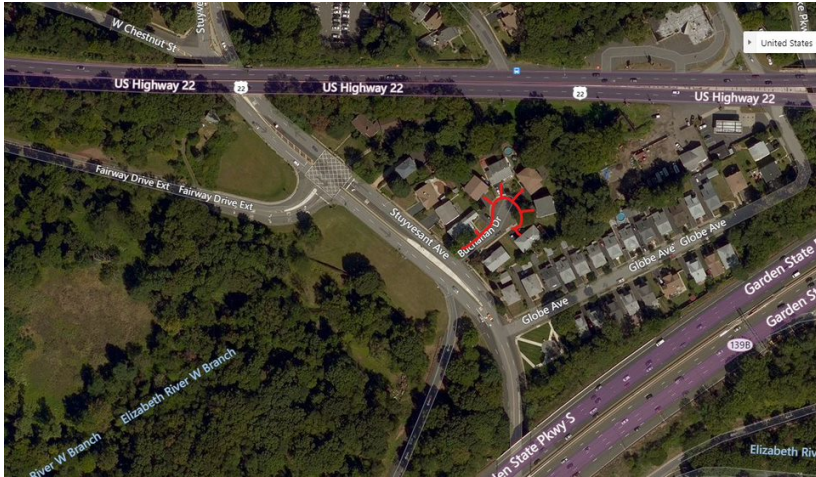

Proyecto de Reemplazo de Tuberías

Mapa del proyecto, calles afectadas resaltadas en rojo (arriba)

CHESTNUT STREET Y BUCHANAN DRIVE

Elizabethtown Gas está mejorando nuestro sistema de tuberías de gas natural, que lleva el gas natural en forma segura y fiable a más de 292,000 clientes del norte de Nueva Jersey.

Las obras en este vecindario forman parte del programa continuo de la compañía para reemplazar tuberías y servicios antiguos con nuevas tuberías de plástico más duraderas. En muchos casos, los medidores de gas serán trasladados del interior de las viviendas y los negocios al exterior. La reubicación del medidor de gas en el exterior permite una mayor seguridad y fiabilidad, acceso más sencillo a medidores de gas ante una emergencia o desastre natural y mayor comodidad con el mantenimiento de medidores sin necesidad de que los clientes estén presentes.

Nuestro compromiso

Trabajamos con sumo cuidado en la implementación de prácticas de construcción que limiten todo tipo de molestias a propietarios de viviendas y negocios, y entendemos que su tiempo es valioso. Apreciamos su paciencia y le agradecemos por permitirnos brindarle un servicio de gas natural seguro y fiable.

Ciudad

Union

Condado

Union

Calles directamente afectadas

Buchanan Drive
Chestnut Street

Alcance del proyecto

Reemplazo y mejora de la infraestructura de gas natural, que incluye:

- Reemplazo de tuberías de gas añejas con nuevas tuberías de plástico más duraderas
- Reubicación de medidores de gas del interior de viviendas y negocios en el exterior, y reemplazo de líneas de servicio de la tubería de gas de la calle al edificio

¿No es cliente de Elizabethtown Gas actualmente?

Este es el momento para pensar en cambiar a gas natural en su hogar o negocio.

Calcule sus posibles ahorros con nuestra calculadora de ahorros de calefacción del hogar en elizabethtowngas.com/switch o llame al **844.886.8488** para hablar con un representante que puede ayudarle a encaminarse para ahorrar en costos de energía.

Información del proyecto

Línea directa: 866.767.5558

Correo electrónico:

etgprojects@sjindustries.com

elizabethtowngas.com/neighborhood