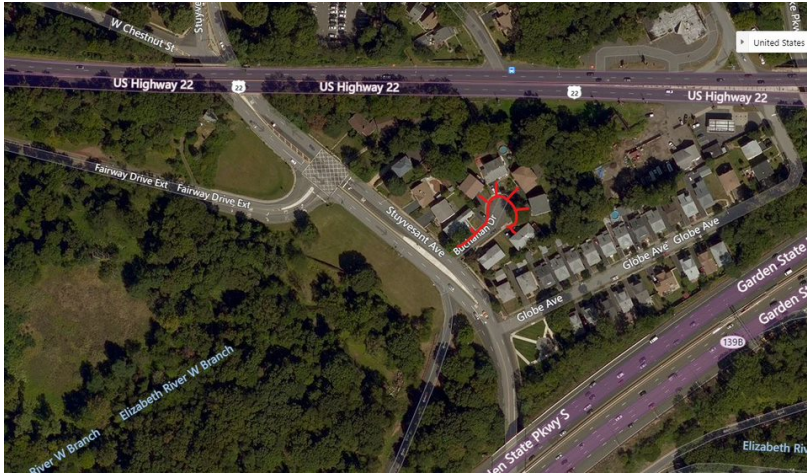

Pipeline Replacement Project

Project map, affected streets highlighted in red (above)

CHESTNUT STREET AND BUCHANAN DRIVE

Elizabethtown Gas is improving our natural gas pipeline system that provides safe and reliable natural gas to more than 292,000 customers across northern New Jersey.