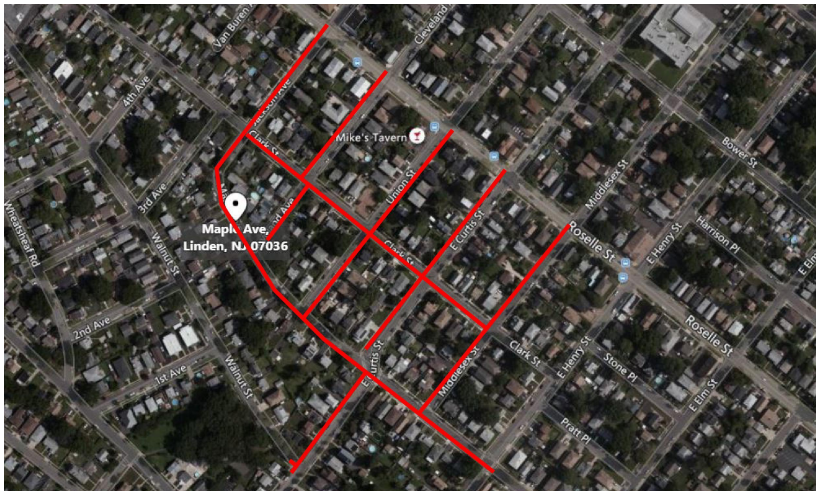

Pipeline Replacement Project

Project map, affected streets highlighted in red (above)

CLARK STREET AND MAPLE AVENUE

Elizabethtown Gas is improving our natural gas pipeline system that provides safe and reliable natural gas to more than 292,000 customers across northern New Jersey.

The work in this neighborhood is part of the company’s ongoing pipeline replacement program to replace aging natural gas mains and services with new, durable plastic. In many cases, gas meters will be relocated from the inside of homes and businesses to the outside. Relocating the gas meter outside provides enhanced safety and reliability, easier access to gas meters in the event of an emergency or natural disaster, and additional convenience in meter maintenance without the need for customers to be present.

City
Linden

County
Union

Streets Directly Affected

- | | |
|------------------|------------------|
| Clark Street | Maple Avenue |
| Cleveland Avenue | Middlesex Street |
| E. Curtis Street | Union Street |
| E. Henry Street | Walnut Street |
| Jackson Avenue | |