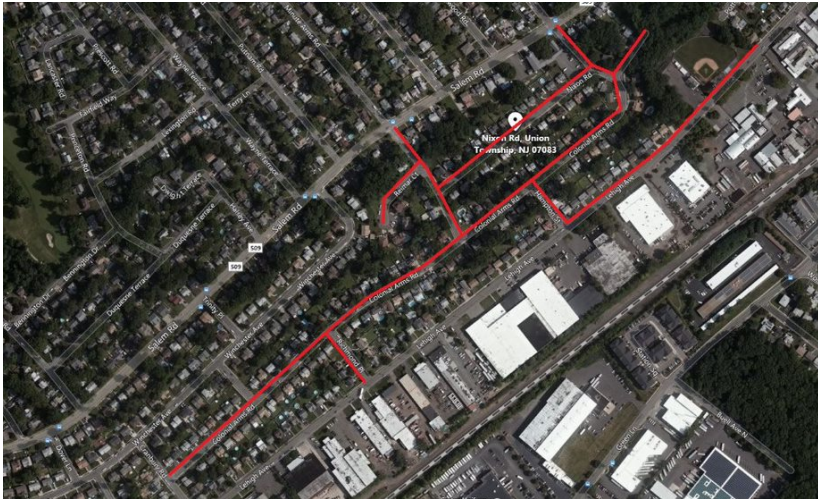

Proyecto de Reemplazo de Tuberías

Mapa del proyecto, calles afectadas resaltadas en rojo (arriba)

COLONIAL ARMS ROAD Y NIXON ROAD

Elizabethtown Gas está mejorando nuestro sistema de tuberías de gas natural, que lleva el gas natural en forma segura y fiable a más de 292,000 clientes del norte de Nueva Jersey.

Las obras en este vecindario forman parte del programa continuo de la compañía para reemplazar tuberías y servicios antiguos con nuevas tuberías de plástico más duraderas. En muchos casos, los medidores de gas serán trasladados del interior de las viviendas y los negocios al exterior. La reubicación del medidor de gas en el exterior permite una mayor seguridad y fiabilidad, acceso más sencillo a medidores de gas ante una emergencia o desastre natural, y mayor comodidad con el mantenimiento de medidores sin necesidad de que los clientes estén presentes.

Nuestro compromiso

Trabajamos con sumo cuidado en la implementación de prácticas de construcción que limiten todo tipo de molestias a propietarios de viviendas y negocios, y entendemos que su tiempo es valioso. Apreciamos su paciencia y le agradecemos por permitirnos brindarle un servicio de gas natural seguro y fiable.

Ciudad

Union

Condado

Union

Calles directamente afectadas

Colonial Arms Road	Minute Arms Road
Hampton Street	Nixon Road
Huguenot Avenue	Reimar Court
Lehigh Avenue	Richmond Place

Alcance del proyecto

Reemplazo y mejora de la infraestructura de gas natural, que incluye:

- Reemplazo de tuberías de gas antiguas con nuevas tuberías de plástico más duraderas
- Reubicación de medidores de gas del interior de viviendas y negocios en el exterior, y reemplazo de líneas de servicio de la tubería de gas de la calle al edificio

¿No es cliente de Elizabethtown Gas actualmente?

Este es el momento para pensar en cambiar a gas natural en su hogar o negocio.

Calcule sus posibles ahorros con nuestra calculadora de ahorros de calefacción del hogar en elizabethtowngas.com/switch o llame al **844-886-8488** para hablar con un representante que puede ayudarle a encaminarse para ahorrar en costos de energía.

Información del proyecto

Línea directa: 866-767-5558

Correo electrónico:

etgprojects@sjindustries.com

elizabethtowngas.com/neighborhood