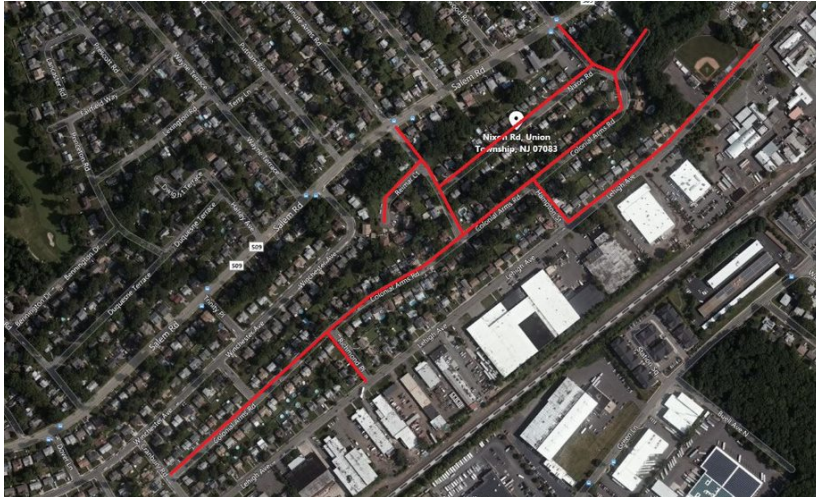

Pipeline Replacement Project

Project map, affected streets highlighted in red (above)

COLONIAL ARMS ROAD AND NIXON ROAD

Elizabethtown Gas is improving our natural gas pipeline system that provides safe and reliable natural gas to more than 292,000 customers across northern New Jersey.

City

Union

County

Union

Streets Directly Affected

Colonial Arms Road	Minute Arms Road
Hampton Street	Nixon Road
Huguenot Avenue	Reimar Court
Lehigh Avenue	Richmond Place

Project Scope

Replacing and upgrading natural gas infrastructure including: