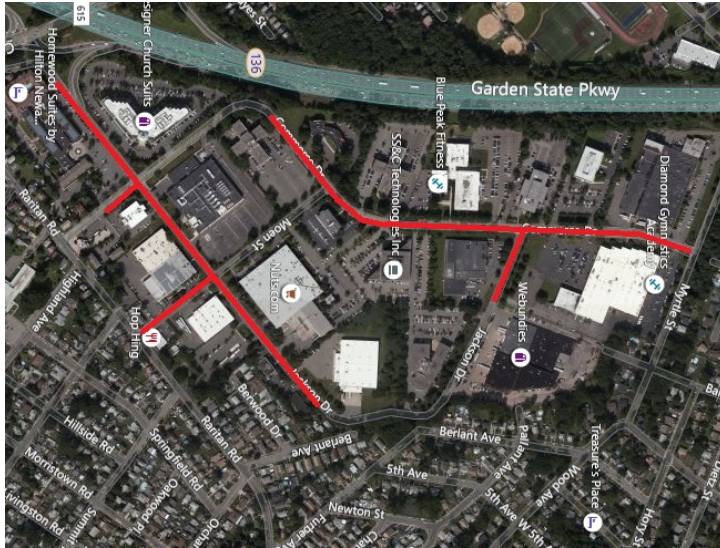

Proyecto de Reemplazo de Tuberías

Mapa del proyecto, calles afectadas resaltadas en rojo (arriba)

COMMERCE DRIVE

Elizabethtown Gas está mejorando nuestro sistema de tuberías de gas natural, que lleva el gas natural en forma segura y fiable a más de 292,000 clientes del norte de Nueva Jersey.

Las obras en este vecindario forman parte del programa continuo de la compañía para reemplazar tuberías y servicios antiguos con nuevas tuberías de plástico más duraderas. En muchos casos, los medidores de gas serán trasladados del interior de las viviendas y los negocios al exterior. La reubicación del medidor de gas en el exterior permite una mayor seguridad y fiabilidad, acceso más sencillo a medidores de gas ante una emergencia o desastre natural y mayor comodidad con el mantenimiento de medidores sin necesidad de que los clientes estén presentes.

Nuestro compromiso

Trabajamos con sumo cuidado en la implementación de prácticas de construcción que limiten todo tipo de molestias a propietarios de viviendas y negocios, y entendemos que su tiempo es valioso. Apreciamos su paciencia y le agradecemos por permitirnos brindarle un servicio de gas natural seguro y fiable.

Ciudad

Cranford

Condado

Union

Calles directamente afectadas

Commerce Drive
Jackson Drive
Moen Street
Raritan Road

Alcance del proyecto

Reemplazo y mejora de la infraestructura de gas natural, que incluye:

- Reemplazo de tuberías de gas antiguas con nuevas tuberías de plástico más duraderas
- Reubicación de medidores de gas del interior de viviendas y negocios en el exterior, y reemplazo de líneas de servicio de la tubería de gas de la calle al edificio

¿No es cliente de Elizabethtown Gas actualmente?

Este es el momento para pensar en cambiar a gas natural en su hogar o negocio.

Calcule sus posibles ahorros con nuestra calculadora de ahorros de calefacción del hogar en elizabethtowngas.com/switch o llame al **844.886.8488** para hablar con un representante que puede ayudarlo a encaminarse para ahorrar en costos de energía.

Información del proyecto

Línea directa: 866.767.5558

Correo electrónico:

etgprojects@sjindustries.com

elizabethtowngas.com/neighborhood