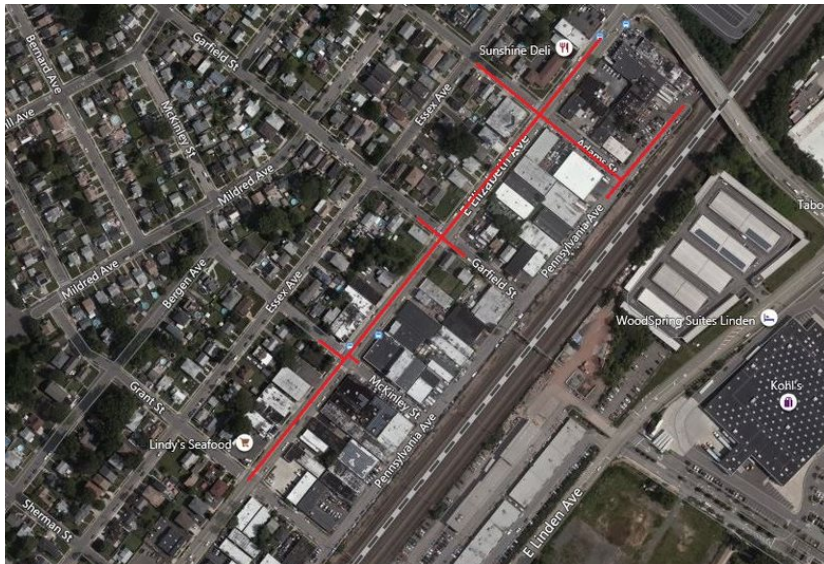

Pipeline Replacement Project

Project map, affected streets highlighted in red (above)

E. ELIZABETH AVENUE, ADAMS STREET, Y PENNSYLVANIA AVENUE

Elizabethtown Gas is improving our natural gas pipeline system that provides safe and reliable natural gas to more than 300,000 customers across northern New Jersey.

The work in this neighborhood is part of the company's ongoing pipeline replacement program to replace aging natural gas mains and services with new, durable plastic. In many cases, gas meters will be relocated from the inside of homes and businesses to the outside. Relocating the gas meter outside provides enhanced safety and reliability, easier access to gas meters in the event of an emergency or natural disaster, and additional convenience in meter maintenance without the need for customers to be present.

City
Linden

County
Union

Streets Directly Affected

Adams Street
E. Elizabeth Avenue
Garfield Street
McKinley Street
Pennsylvania Avenue

Project Scope

Replacing and upgrading natural gas infrastructure including: