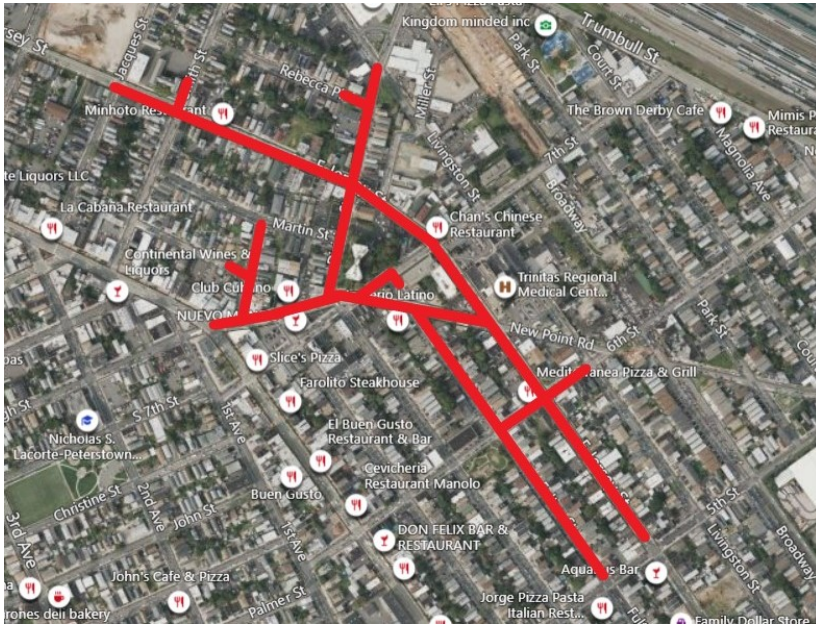

Proyecto de Reemplazo de Tuberías

Mapa del proyecto, calles afectadas resaltadas en rojo (arriba)

E. JERSEY STREET (JACQUES STREET A 5TH STREET)

Elizabethtown Gas está mejorando nuestro sistema de tuberías de gas natural, que lleva el gas natural en forma segura y fiable a más de 300,000 clientes del norte de Nueva Jersey.

Las obras en este vecindario forman parte del programa continuo de la compañía para reemplazar tuberías y servicios antiguos con nuevas tuberías de plástico más duraderas. En muchos casos, los medidores de gas serán trasladados del interior de las viviendas y los negocios al exterior. La reubicación del medidor de gas en el exterior permite una mayor seguridad y fiabilidad, acceso más sencillo a medidores de gas ante una emergencia o desastre natural y mayor comodidad con el mantenimiento de medidores sin necesidad de que los clientes estén presentes.

Nuestro compromiso

Trabajamos con sumo cuidado en la implementación de prácticas de construcción que limiten todo tipo de molestias a propietarios de viviendas y negocios, y entendemos que su tiempo es valioso. Apreciamos su paciencia y le agradecemos por permitirnos brindarle un servicio de gas natural seguro y fiable.

Ciudad
Elizabeth

Condado
Union

Calles directamente afectadas

5th Street	Franklin Street
6th Street	Fulton Street
7th Street	Marshall Street
Bank Street	Martin Street
Cross Street	New Point Road
Division Street	Rebecca Place
E. Jersey Street	Smith Street
Elizabeth Avenue	

Alcance del proyecto

Reemplazo y mejora de la infraestructura de gas natural, que incluye:

- Reemplazo de tuberías de gas antiguas con nuevas tuberías de plástico más duraderas
- Reubicación de medidores de gas del interior de viviendas y negocios en el exterior, y reemplazo de líneas de servicio de la tubería de gas de la calle al edificio

¿No es cliente de Elizabethtown Gas actualmente?

Este es el momento para pensar en cambiar a gas natural en su hogar o negocio.

Calcule sus posibles ahorros con nuestra calculadora de ahorros de calefacción del hogar en elizabethtowngas.com/switch o llame al **844.886.8488** para hablar con un representante que puede ayudarlo a encaminarse para ahorrar en costos de energía.

Información del proyecto

Línea directa: 866.767.5558

Correo electrónico:

etgprojects@sjindustries.com

elizabethtowngas.com/neighborhood