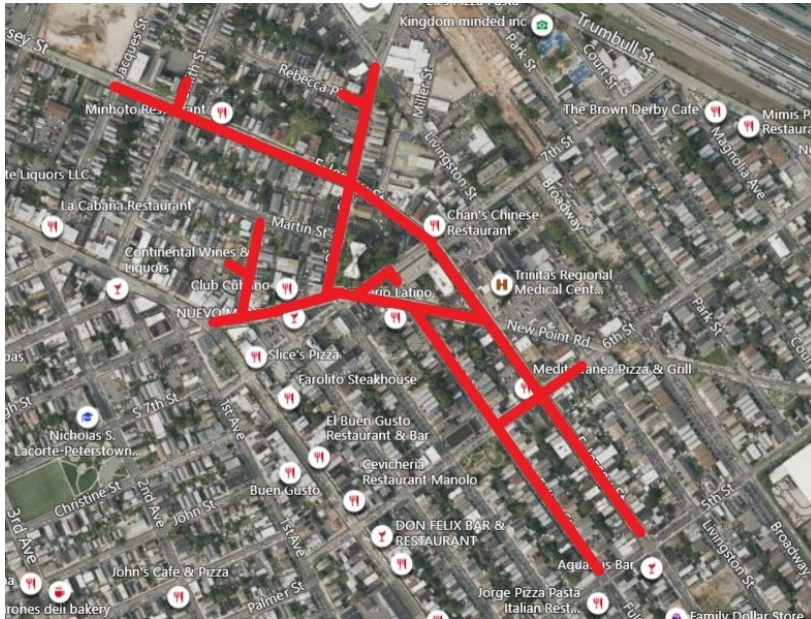

Pipeline Replacement Project

Project map, affected streets highlighted in red (above)

E. JERSEY STREET (JACQUES STREET TO 5TH STREET)

Elizabethtown Gas is improving our natural gas pipeline system that provides safe and reliable natural gas to more than 300,000 customers across northern New Jersey.

The work in this neighborhood is part of the company's ongoing pipeline replacement program to replace aging natural gas mains and services with new, durable plastic. In many cases, gas meters will be relocated from the inside of homes and businesses to the outside. Relocating the gas meter outside provides enhanced safety and reliability, easier access to gas meters in the event of an emergency or natural disaster, and additional convenience in meter maintenance without the need for customers to be present.

City
Elizabeth

County
Union

Streets Directly Affected

5th Street	Franklin Street
6th Street	Fulton Street
7th Street	Marshall Street
Bank Street	Martin Street
Cross Street	New Point Road
Division Street	Rebecca Place
E. Jersey Street	Smith Street
Elizabeth Avenue	

Ciudad
Elizabeth

Condado
Union

Calles directamente afectadas

5th Street	Franklin Street
6th Street	Fulton Street
7th Street	Marshall Street
Bank Street	Martin Street
Cross Street	New Point Road
Division Street	Rebecca Place
E. Jersey Street	Smith Street
Elizabeth Avenue	