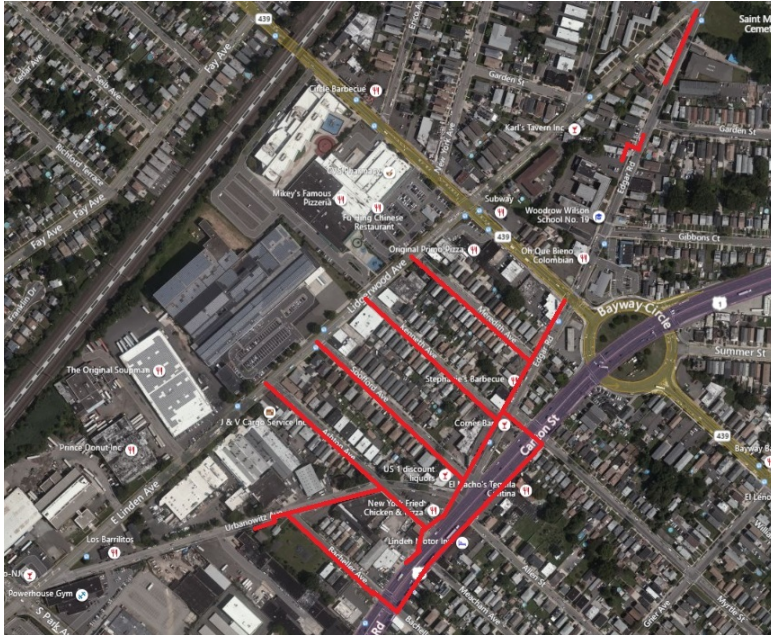

Pipeline Replacement Project

Project map, affected streets highlighted in red (above)

EDGAR ROAD AND E. LINDEN AVENUE

Elizabethtown Gas is improving our natural gas pipeline system that provides safe and reliable natural gas to more than 300,000 customers across northern New Jersey.

The work in this neighborhood is part of the company's ongoing pipeline replacement program to replace aging natural gas mains and services with new, durable plastic. In many cases, gas meters will be relocated from the inside of homes and businesses to the outside. Relocating the gas meter outside provides enhanced safety and reliability, easier access to gas meters in the event of an emergency or natural disaster, and additional convenience in meter maintenance without the need for customers to be present.

City
Elizabeth/Linden

County
Union

Streets Directly Affected

Allen Street	Kenneth Avenue
Ashton Avenue	Meacham Avenue
Bacheller Avenue	Meredith Avenue
Carlton Street	Myrtle Street
E. Edgar Road	Spofford Avenue
Edgar Road	Urbanowitz Avenue