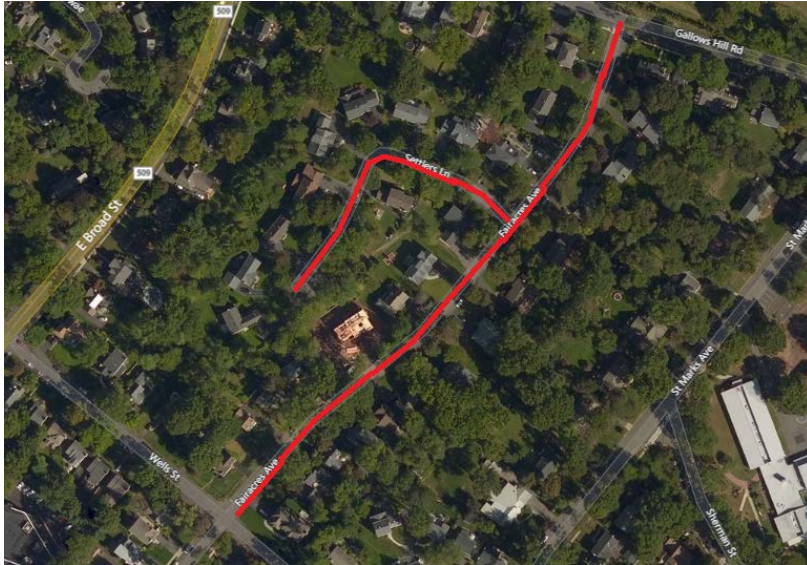

Pipeline Replacement Project

Project map, affected streets highlighted in red (above)

FAIRACRES AVENUE

Elizabethtown Gas is improving our natural gas pipeline system that provides safe and reliable natural gas to more than 292,000 customers across northern New Jersey.

City

Westfield

County

Union

Streets Directly Affected

Fairacres Avenue
Settlers Lane
Wells Street

Project Scope

Replacing and upgrading natural gas infrastructure including: