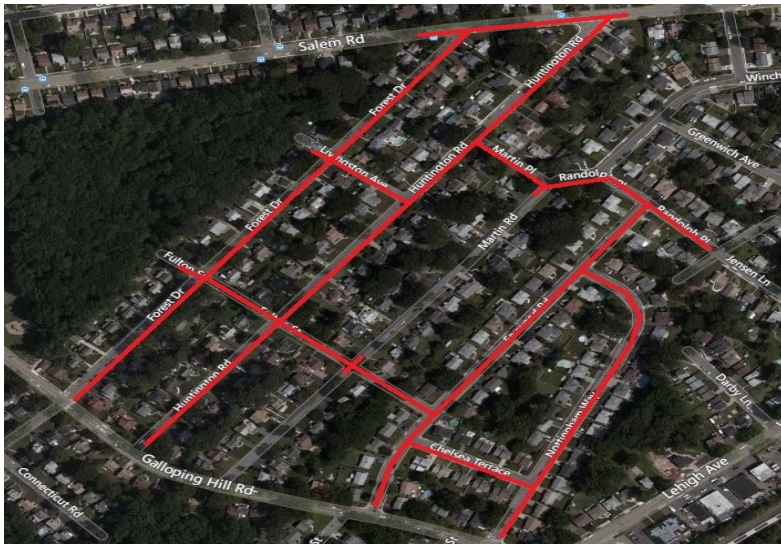

Pipeline Replacement Project

Project map, affected streets highlighted in red (above)

FOREST DRIVE AND HUNTINGTON ROAD

Elizabethtown Gas is improving our natural gas pipeline system that provides safe and reliable natural gas to more than 292,000 customers across northern New Jersey.

The work in this neighborhood is part of the company’s ongoing pipeline replacement program to replace aging natural gas mains and services with new, durable plastic. In many cases, gas meters will be relocated from the inside of homes and businesses to the outside. Relocating the gas meter outside provides enhanced safety and reliability, easier access to gas meters in the event of an emergency or natural disaster, and additional convenience in meter maintenance without the need for customers to be present.

City
Union

County
Union

Streets Directly Affected

- | | |
|---------------------|----------------------|
| Chelsea Terrace | Nottingham Way |
| Forest Drive | Randolph Place |
| Foxwood Road | S. Fulton Street |
| Galloping Hill Road | S. Livingston Avenue |
| Huntington Road | Salem Road |
| Martin Place | Whitewood Road |
| Martin Road | Winchester Road |