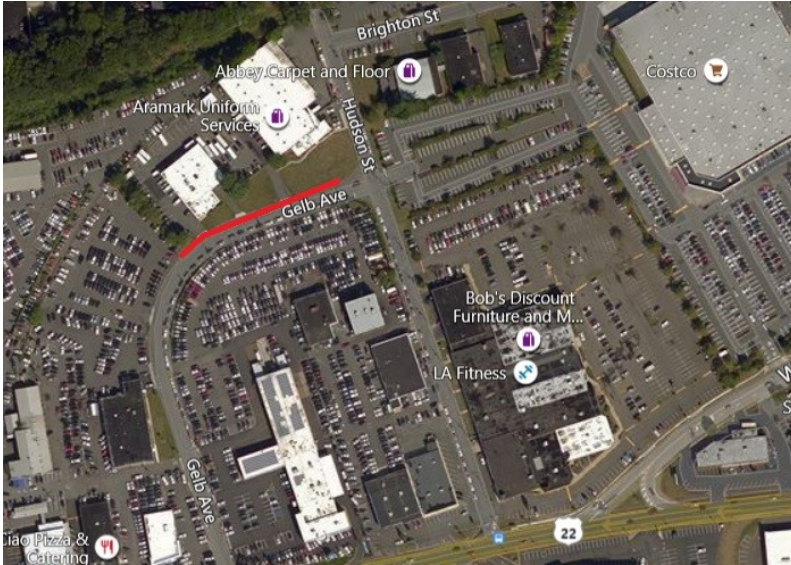

# Pipeline Replacement Project

*Project map, affected streets highlighted in red (above)*

## GELB AVENUE

Elizabethtown Gas is improving our natural gas pipeline system that provides safe and reliable natural gas to more than 292,000 customers across northern New Jersey.

The work in this neighborhood is part of the company's ongoing pipeline replacement program to replace aging natural gas mains and services with new, durable plastic. In many cases, gas meters will be relocated from the inside of homes and businesses to the outside. Relocating the gas meter outside provides enhanced safety and reliability, easier access to gas meters in the event of an emergency or natural disaster, and additional convenience in meter maintenance without the need for customers to be present.