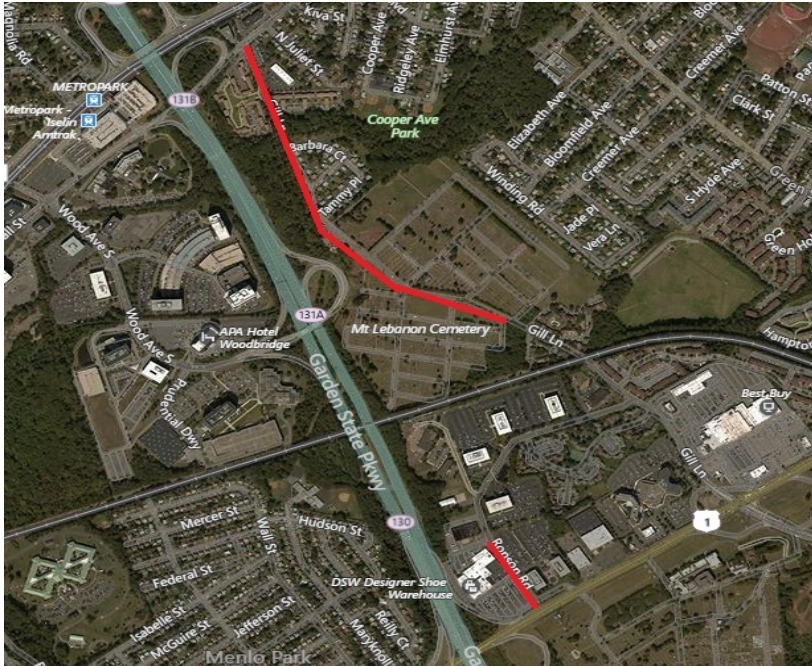

Proyecto de Reemplazo de Tuberías

Mapa del proyecto, calles afectadas resaltadas en rojo (arriba)

GILL LANE

Elizabethtown Gas está mejorando nuestro sistema de tuberías de gas natural, que lleva el gas natural en forma segura y fiable a más de 292,000 clientes del norte de Nueva Jersey.

Las obras en este vecindario forman parte del programa continuo de la compañía para reemplazar tuberías y servicios antiguos con nuevas tuberías de plástico más duraderas. En muchos casos, los medidores de gas serán trasladados del interior de las viviendas y los negocios al exterior. La reubicación del medidor de gas en el exterior permite una mayor seguridad y fiabilidad, acceso más sencillo a medidores de gas ante una emergencia o desastre natural, y mayor comodidad con el mantenimiento de medidores sin necesidad de que los clientes estén presentes.

Nuestro compromiso

Trabajamos con sumo cuidado en la implementación de prácticas de construcción que limiten todo tipo de molestias a propietarios de viviendas y negocios, y entendemos que su tiempo es valioso. Apreciamos su paciencia y le agradecemos por permitirnos brindarle un servicio de gas natural seguro y fiable.

Ciudad

Iselin

Condado

Middlesex

Calles directamente afectadas

Barbara Court
Gill Lane
Laurie Place
Ronson Road
Tammy Place

Alcance del proyecto

Reemplazo y mejora de la infraestructura de gas natural, que incluye:

- Reemplazo de tuberías de gas añejas con nuevas tuberías de plástico más duraderas
- Reubicación de medidores de gas del interior de viviendas y negocios en el exterior, y reemplazo de líneas de servicio de la tubería de gas de la calle al edificio

¿No es cliente de Elizabethtown Gas actualmente?

Este es el momento para pensar en cambiar a gas natural en su hogar o negocio.

Calcule sus posibles ahorros con nuestra calculadora de ahorros de calefacción del hogar en elizabethtowngas.com/switch

o llame al **844-886-8488** para hablar con un representante que puede ayudarle a encaminarse para ahorrar en costos de energía.

Información del proyecto

Línea directa: 866-767-5558

Correo electrónico:

etgprojects@sjindustries.com

elizabethtowngas.com/neighborhood