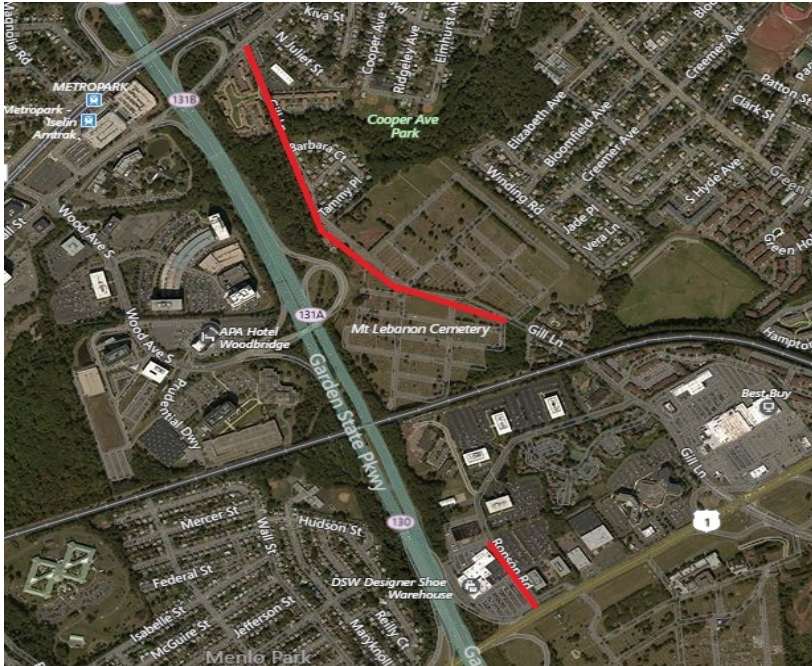

Pipeline Replacement Project

Project map, affected streets highlighted in red (above)

GILL LANE

Elizabethtown Gas is improving our natural gas pipeline system that provides safe and reliable natural gas to more than 292,000 customers across northern New Jersey.

City

Iselin

County

Middlesex

Streets Directly Affected

Barbara Court
Gill Lane
Laurie Place
Ronson Road
Tammy Place

Project Scope

Replacing and upgrading natural gas infrastructure including: