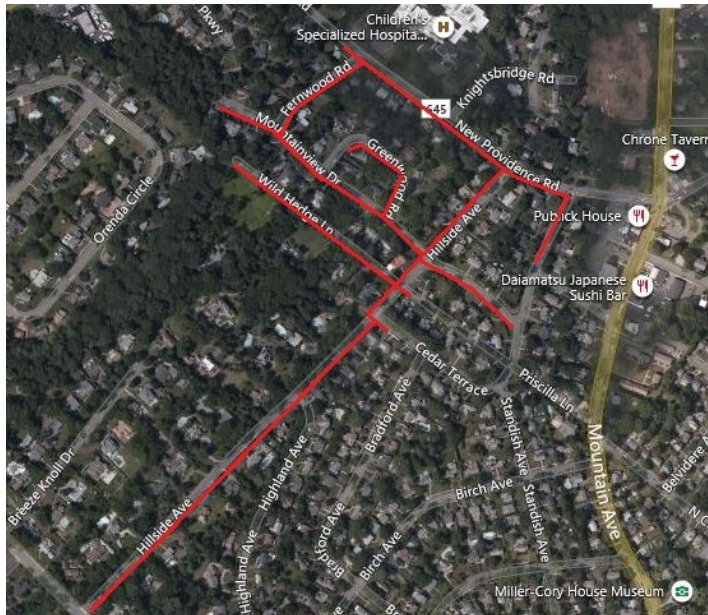

Pipeline Replacement Project

Project map, affected streets highlighted in red (above)

HILLSIDE AVENUE AND MOUNTAINVIEW DRIVE

Elizabethtown Gas is improving our natural gas pipeline system that provides safe and reliable natural gas to more than 292,000 customers across northern New Jersey.

City

Mountainside/
Westfield

County

Union

Streets Directly Affected

Cedar Terrace	Mountainview Drive
Fernwood Road	New Providence Road
Greenwood Road	Standish Avenue
Hillside Avenue	Wild Hedge Lane
Mountainview Circle	