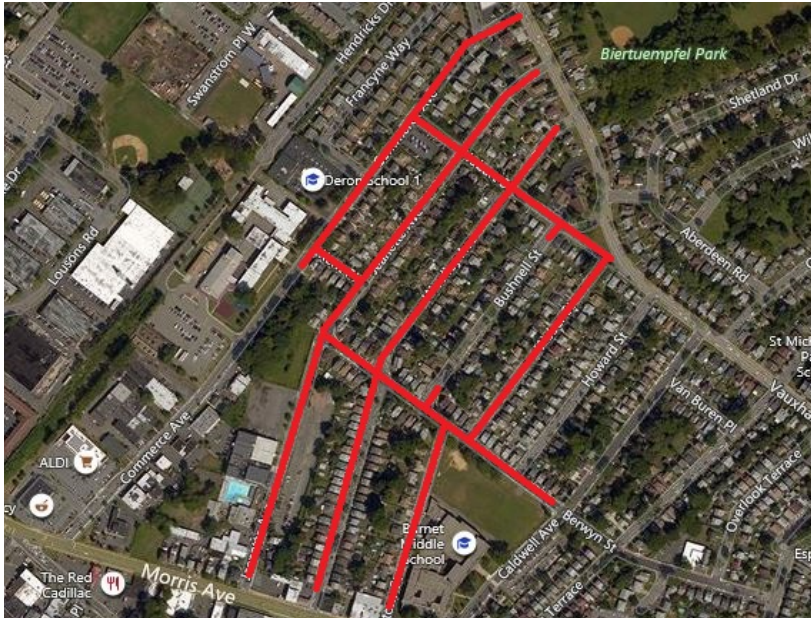

Pipeline Replacement Project

Project map, affected streets highlighted in red (above)

JEANETTE AVENUE AND WOOLLEY AVENUE

Elizabethtown Gas is improving our natural gas pipeline system that provides safe and reliable natural gas to more than 292,000 customers across northern New Jersey.

City
Union

County
Union

Streets Directly Affected

Berwyn Street	Kent Place
Bushnell Street	Stone Street
Caldwell Avenue	Vauxhall Road
Commerce Avenue	Weber Street
Hobart Street	Woolley Avenue
Jeanette Avenue	

Ciudad

Union

Condado

Union

Calles directamente afectadas

- | | |
|-----------------|----------------|
| Berwyn Street | Kent Place |
| Bushnell Street | Stone Street |
| Caldwell Avenue | Vauxhall Road |
| Commerce Avenue | Weber Street |
| Hobart Street | Woolley Avenue |
| Jeanette Avenue | |