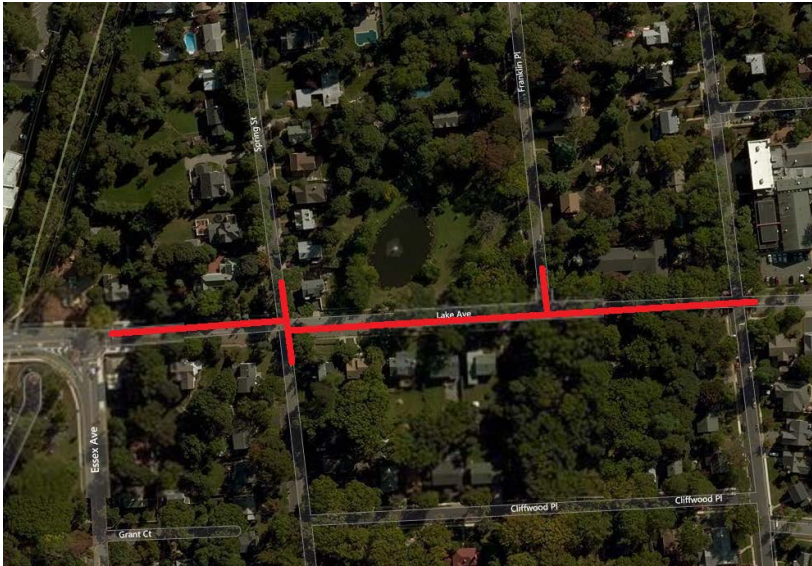

Pipeline Replacement Project

Project map, affected streets highlighted in red (above)

LAKE AVENUE

Elizabethtown Gas is improving our natural gas pipeline system that provides safe and reliable natural gas to more than 292,000 customers across northern New Jersey.

City

Metuchen

County

Middlesex

Streets Directly Affected

Franklin Place
Lake Avenue
Spring Street

Project Scope

Replacing and upgrading natural gas infrastructure including: