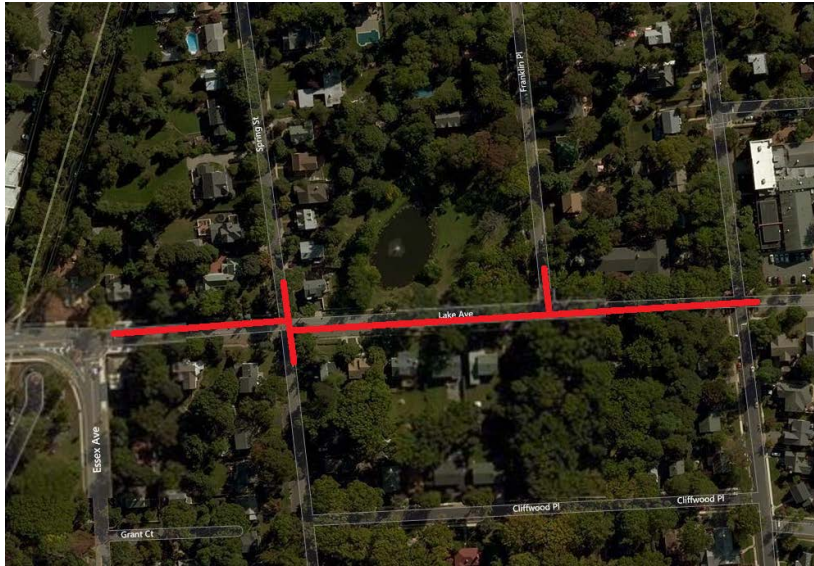

Proyecto de Reemplazo de Tuberías

Mapa del proyecto, calles afectadas resaltadas en rojo (arriba)

LAKE AVENUE

Elizabethtown Gas está mejorando nuestro sistema de tuberías de gas natural, que lleva el gas natural en forma segura y fiable a más de 292,000 clientes del norte de Nueva Jersey.

Las obras en este vecindario forman parte del programa continuo de la compañía para reemplazar tuberías y servicios antiguos con nuevas tuberías de plástico más duraderas. En muchos casos, los medidores de gas serán trasladados del interior de las viviendas y los negocios al exterior. La reubicación del medidor de gas en el exterior permite una mayor seguridad y fiabilidad, acceso más sencillo a medidores de gas ante una emergencia o desastre natural, y mayor comodidad con el mantenimiento de medidores sin necesidad de que los clientes estén presentes.

Nuestro compromiso

Trabajamos con sumo cuidado en la implementación de prácticas de construcción que limiten todo tipo de molestias a propietarios de viviendas y negocios, y entendemos que su tiempo es valioso. Apreciamos su paciencia y le agradecemos por permitirnos brindarle un servicio de gas natural seguro y fiable.

Ciudad

Metuchen

Condado

Middlesex

Calles directamente afectadas

Franklin Place
Lake Avenue
Spring Street

Alcance del proyecto

Reemplazo y mejora de la infraestructura de gas natural, que incluye:

- Reemplazo de tuberías de gas antiguas con nuevas tuberías de plástico más duraderas
- Reubicación de medidores de gas del interior de viviendas y negocios en el exterior, y reemplazo de líneas de servicio de la tubería de gas de la calle al edificio

¿No es cliente de Elizabethtown Gas actualmente?

Este es el momento para pensar en cambiar a gas natural en su hogar o negocio.

Calcule sus posibles ahorros con nuestra calculadora de ahorros de calefacción del hogar en elizabethtowngas.com/switch o llame al **844-886-8488** para hablar con un representante que puede ayudarlo a encaminarse para ahorrar en costos de energía.

Información del proyecto

Línea directa: 866-767-5558

Correo electrónico:

etgprojects@sjindustries.com

elizabethtowngas.com/neighborhood