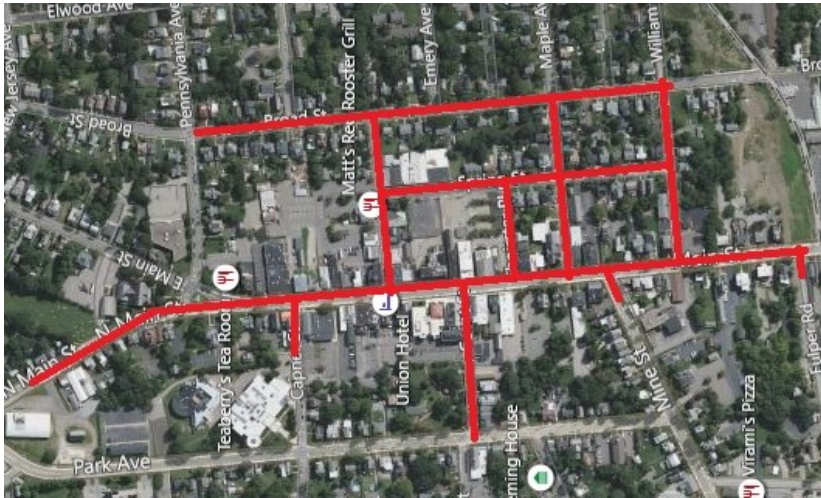

# Pipeline Replacement Project

Project map, affected streets highlighted in red (above)

## MAIN STREET AND BROAD STREET

Elizabethtown Gas is improving our natural gas pipeline system that provides safe and reliable natural gas to more than 300,000 customers across northern New Jersey.

The work in this neighborhood is part of the company's ongoing pipeline replacement program to replace aging natural gas mains and services with new, durable plastic. In many cases, gas meters will be relocated from the inside of homes and businesses to the outside. Relocating the gas meter outside provides enhanced safety and reliability, easier access to gas meters in the event of an emergency or natural disaster, and additional convenience in meter maintenance without the need for customers to be present.

### Streets Directly Affected

Bloomfield Avenue	Main Street
Broad Street	Maple Avenue
Capner Street	Mine Street
Chorister Place	N. Main Street
Court Street	Spring Street
Fulper Road	William Street