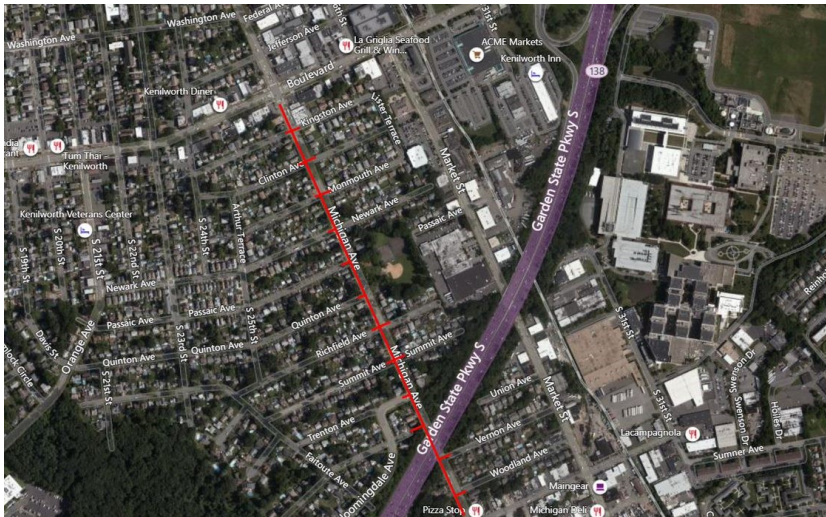

# Pipeline Replacement Project

Project map, affected streets highlighted in red (above)

## MICHIGAN AVENUE

Elizabethtown Gas is improving our natural gas pipeline system that provides safe and reliable natural gas to more than 300,000 customers across northern New Jersey.

The work in this neighborhood is part of the company's ongoing pipeline replacement program to replace aging natural gas mains and services with new, durable plastic. In many cases, gas meters will be relocated from the inside of homes and businesses to the outside. Relocating the gas meter outside provides enhanced safety and reliability, easier access to gas meters in the event of an emergency or natural disaster, and additional convenience in meter maintenance without the need for customers to be present.

### Streets Directly Affected

Clinton Avenue	Richfield Avenue
Jefferson Avenue	S. Michigan Avenue
Kingston Avenue	Summit Avenue
Monmouth Avenue	Trenton Avenue
Newark Avenue	Union Avenue
Passaic Avenue	Vernon Avenue
Quinton Avenue	Woodland Avenue

### Ciudad

Kenilworth