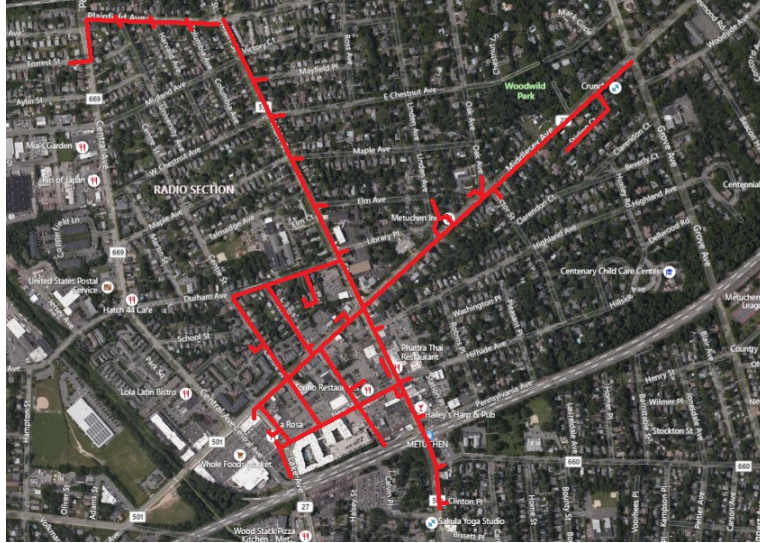

# Pipeline Replacement Project

*Project map, affected streets highlighted in red (above)*

## MIDDLESEX AVENUE AND MAIN STREET

Elizabethtown Gas is improving our natural gas pipeline system that provides safe and reliable natural gas to more than 292,000 customers across northern New Jersey.

### Streets Directly Affected

Center Street	New Street
Clinton Place	Oak Avenue
Columbia Avenue	Pearl Street
Durham Avenue	Pennsylvania Avenue
La Porta Court	Plainfield Avenue
Lake Avenue	Rector Street
Linden Avenue	Stirling Court
Main Street	William Street
Middlesex Avenue	Woodbridge Avenue

### Calles directamente afectadas

Center Street	New Street
Clinton Place	Oak Avenue
Columbia Avenue	Pearl Street
Durham Avenue	Pennsylvania Avenue
La Porta Court	Plainfield Avenue
Lake Avenue	Rector Street
Linden Avenue	Stirling Court
Main Street	William Street
Middlesex Avenue	Woodbridge Avenue