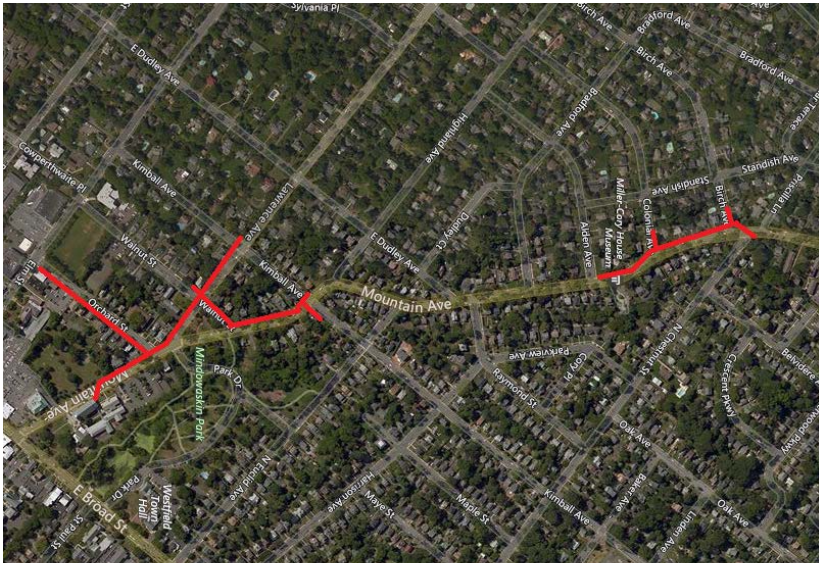

Pipeline Replacement Project

Project map, affected streets highlighted in red (above)

MOUNTAIN AVENUE

Elizabethtown Gas is improving our natural gas pipeline system that provides safe and reliable natural gas to more than 292,000 customers across northern New Jersey.

City

Westfield

County

Union

Streets Directly Affected

Birch Avenue
Colonial Avenue
Kimball Avenue
Lawrence Avenue
Mountain Avenue
Orchard Street
Walnut Street

Project Scope

Replacing and upgrading natural gas infrastructure including: