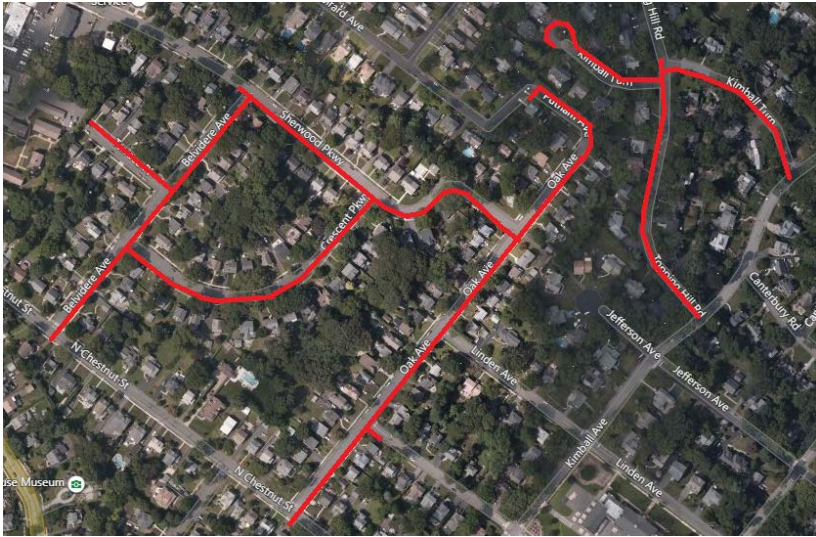

Pipeline Replacement Project

Project map, affected streets highlighted in red (above)

OAK AVENUE AND SHERWOOD PARKWAY

Elizabethtown Gas is improving our natural gas pipeline system that provides safe and reliable natural gas to more than 292,000 customers across northern New Jersey.

The work in this neighborhood is part of the company’s ongoing pipeline replacement program to replace aging natural gas mains and services with new, durable plastic. In many cases, gas meters will be relocated from the inside of homes and businesses to the outside. Relocating the gas meter outside provides enhanced safety and reliability, easier access to gas meters in the event of an emergency or natural disaster, and additional convenience in meter maintenance without the need for customers to be present.

City

Westfield

County

Union

Streets Directly Affected

- | | |
|------------------|-------------------|
| Baker Avenue | Oak Avenue |
| Belvidere Avenue | Putnam Street |
| Crescent Parkway | Sherwood Parkway |
| Franklin Avenue | Terrace Place |
| Kimball Turn | Topping Hill Road |