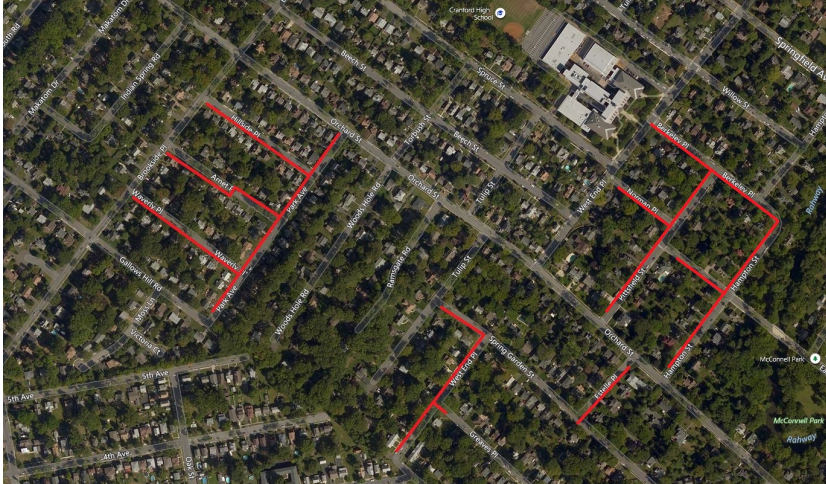

Pipeline Replacement Project

Project map, affected streets highlighted in red (above)

ORCHARD STREET PHASE 2 (BROOKSIDE PLACE TO HOLLY STREET)

Elizabethtown Gas is improving our natural gas pipeline system that provides safe and reliable natural gas to more than 292,000 customers across northern New Jersey.

The work in this neighborhood is part of the company's ongoing pipeline replacement program to replace aging natural gas mains and services with new, durable plastic. In many cases, gas meters will be relocated from the inside of homes and businesses to the outside. Relocating the gas meter outside provides enhanced safety and reliability, easier access to gas meters in the event of an emergency or natural disaster, and additional convenience in meter maintenance without the need for customers to be present.

City

Cranford

County

Union

Streets Directly Affected

Arnet Place	Norman Place
Berkeley Place	Orchard Street
Brookside Place	Park Avenue
Eastman Street	Pittsfield Street
Estelle Place	Spring Garden Street
Greaves Place	Waverly Place
Hampton Street	West End Place
Hillside Place	