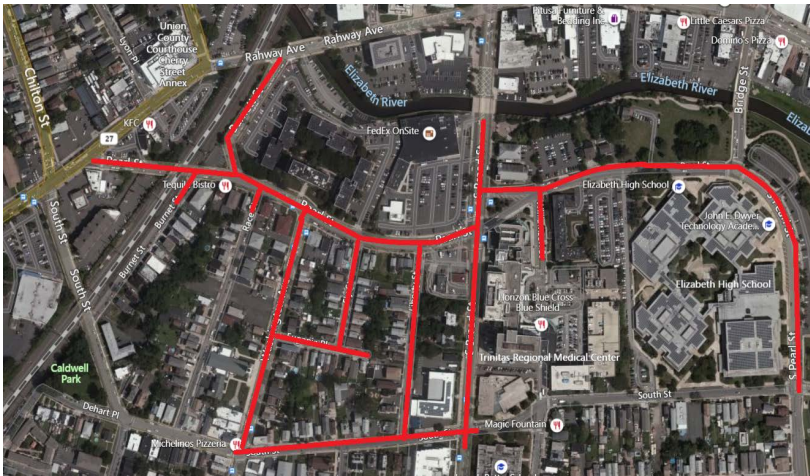

Pipeline Replacement Project

Project map, affected streets highlighted in red (above)

PEARL STREET

Elizabethtown Gas is improving our natural gas pipeline system that provides safe and reliable natural gas to more than 300,000 customers across northern New Jersey.

The work in this neighborhood is part of the company's ongoing pipeline replacement program to replace aging natural gas mains and services with new, durable plastic. In many cases, gas meters will be relocated from the inside of homes and businesses to the outside. Relocating the gas meter outside provides enhanced safety and reliability, easier access to gas meters in the event of an emergency or natural disaster, and additional convenience in meter maintenance without the need for customers to be present.

City
Elizabeth

County
Union

Streets Directly Affected

Burnet Street	Rahway Avenue
Ely Street	Race Street
Eugenia Place	S. Broad Street
Grier Avenue	South Street
Liberty Street	Washington Avenue
Pearl Street	

Ciudad
Elizabeth

Condado
Union

Calles directamente afectadas

Burnet Street	Rahway Avenue
Ely Street	Race Street
Eugenia Place	S. Broad Street
Grier Avenue	South Street
Liberty Street	Washington Avenue
Pearl Street	