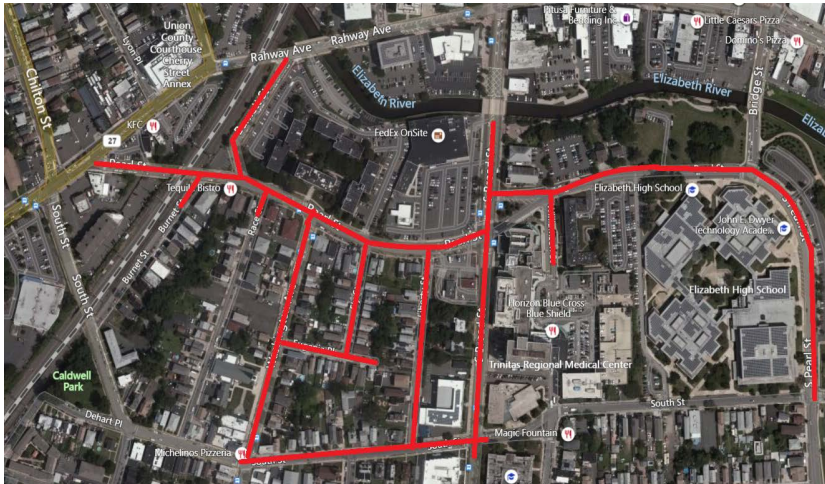

Proyecto de Reemplazo de Tuberías

Mapa del proyecto, calles afectadas resaltadas en rojo (arriba)

PEARL STREET

Elizabethtown Gas está mejorando nuestro sistema de tuberías de gas natural, que lleva el gas natural en forma segura y fiable a más de 300,000 clientes del norte de Nueva Jersey.

Las obras en este vecindario forman parte del programa continuo de la compañía para reemplazar tuberías y servicios antiguos con nuevas tuberías de plástico más duraderas. En muchos casos, los medidores de gas serán trasladados del interior de las viviendas y los negocios al exterior. La reubicación del medidor de gas en el exterior permite una mayor seguridad y fiabilidad, acceso más sencillo a medidores de gas ante una emergencia o desastre natural y mayor comodidad con el mantenimiento de medidores sin necesidad de que los clientes estén presentes.

Nuestro compromiso

Trabajamos con sumo cuidado en la implementación de prácticas de construcción que limiten todo tipo de molestias a propietarios de viviendas y negocios, y entendemos que su tiempo es valioso. Apreciamos su paciencia y le agradecemos por permitirnos brindarle un servicio de gas natural seguro y fiable.

Ciudad
Elizabeth

Condado
Union

Calles directamente afectadas

Burnet Street	Rahway Avenue
Ely Street	Race Street
Eugenia Place	S. Broad Street
Grier Avenue	South Street
Liberty Street	Washington Avenue
Pearl Street	

Alcance del proyecto

Reemplazo y mejora de la infraestructura de gas natural, que incluye:

- Reemplazo de tuberías de gas antiguas con nuevas tuberías de plástico más duraderas
- Reubicación de medidores de gas del interior de viviendas y negocios en el exterior, y reemplazo de líneas de servicio de la tubería de gas de la calle al edificio

¿No es cliente de Elizabethtown Gas actualmente?

Este es el momento para pensar en cambiar a gas natural en su hogar o negocio.

Calcule sus posibles ahorros con nuestra calculadora de ahorros de calefacción del hogar en elizabethtowngas.com/switch o llame al **844.886.8488** para hablar con un representante que puede ayudarlo a encaminarse para ahorrar en costos de energía.

Información del proyecto

Línea directa: 866.767.5558

Correo electrónico:

etgprojects@sjindustries.com

elizabethtowngas.com/neighborhood