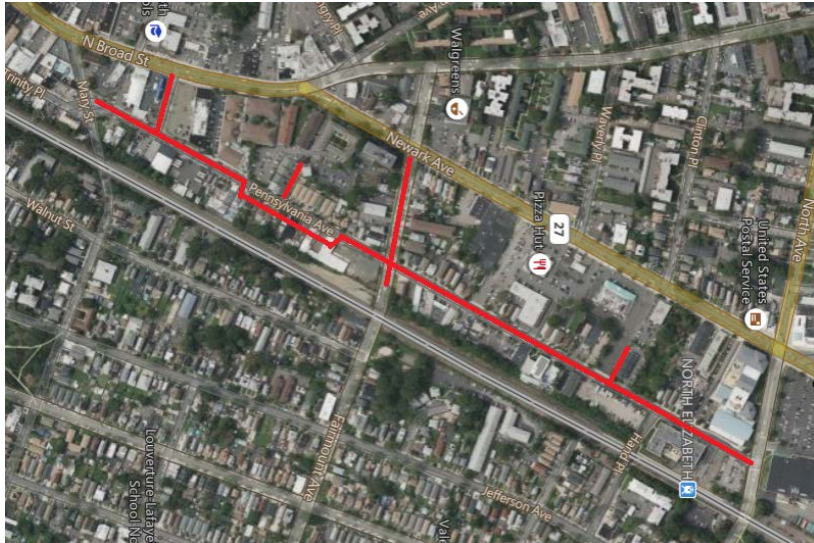

Pipeline Replacement Project

Project map, affected streets highlighted in red (above)

PENNSYLVANIA AVENUE

Elizabethtown Gas is improving our natural gas pipeline system that provides safe and reliable natural gas to more than 300,000 customers across northern New Jersey.

The work in this neighborhood is part of the company's ongoing pipeline replacement program to replace aging natural gas mains and services with new, durable plastic. In many cases, gas meters will be relocated from the inside of homes and businesses to the outside. Relocating the gas meter outside provides enhanced safety and reliability, easier access to gas meters in the event of an emergency or natural disaster, and additional convenience in meter maintenance without the need for customers to be present.

City
Elizabeth

County
Union

Streets Directly Affected

Fairmount Avenue
N. Broad Street
North Avenue
Pennsylvania Avenue
Whitehead Place

Project Scope

Replacing and upgrading natural gas infrastructure including: