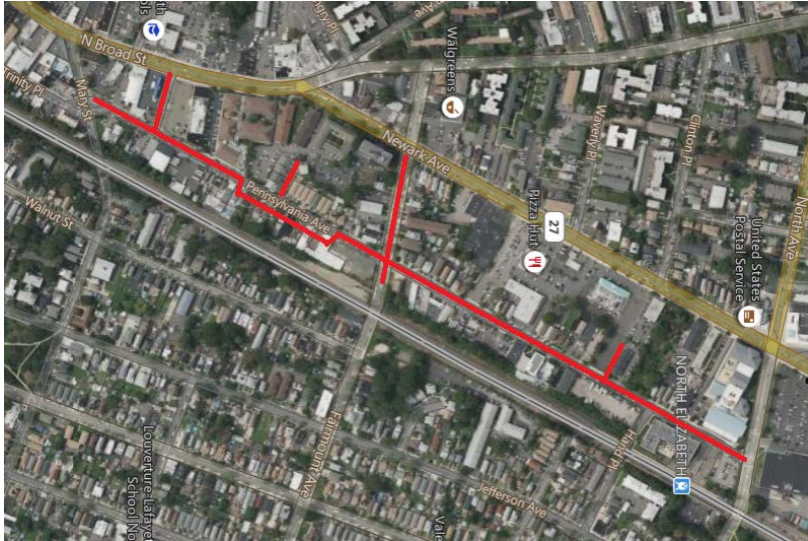

Proyecto de Reemplazo de Tuberías

Mapa del proyecto, calles afectadas resaltadas en rojo (arriba)

PENNSYLVANIA AVENUE

Elizabethtown Gas está mejorando nuestro sistema de tuberías de gas natural, que lleva el gas natural en forma segura y fiable a más de 300,000 clientes del norte de Nueva Jersey.

Las obras en este vecindario forman parte del programa continuo de la compañía para reemplazar tuberías y servicios antiguos con nuevas tuberías de plástico más duraderas. En muchos casos, los medidores de gas serán trasladados del interior de las viviendas y los negocios al exterior. La reubicación del medidor de gas en el exterior permite una mayor seguridad y fiabilidad, acceso más sencillo a medidores de gas ante una emergencia o desastre natural y mayor comodidad con el mantenimiento de medidores sin necesidad de que los clientes estén presentes.

Nuestro compromiso

Trabajamos con sumo cuidado en la implementación de prácticas de construcción que limiten todo tipo de molestias a propietarios de viviendas y negocios, y entendemos que su tiempo es valioso. Apreciamos su paciencia y le agradecemos por permitirnos brindarle un servicio de gas natural seguro y fiable.

Ciudad
Elizabeth

Condado
Union

Calles directamente afectadas

Fairmount Avenue
N. Broad Street
North Avenue
Pennsylvania Avenue
Whitehead Place

Alcance del proyecto

Reemplazo y mejora de la infraestructura de gas natural, que incluye:

- Reemplazo de tuberías de gas antiguas con nuevas tuberías de plástico más duraderas
- Reubicación de medidores de gas del interior de viviendas y negocios en el exterior, y reemplazo de líneas de servicio de la tubería de gas de la calle al edificio

¿No es cliente de Elizabethtown Gas actualmente?

Este es el momento para pensar en cambiar a gas natural en su hogar o negocio.

Calcule sus posibles ahorros con nuestra calculadora de ahorros de calefacción del hogar en elizabethtowngas.com/switch o llame al **844.886.8488** para hablar con un representante que puede ayudarle a encaminarse para ahorrar en costos de energía.

Información del proyecto

Línea directa: 866.767.5558

Correo electrónico:

etgprojects@sjindustries.com

elizabethtowngas.com/neighborhood