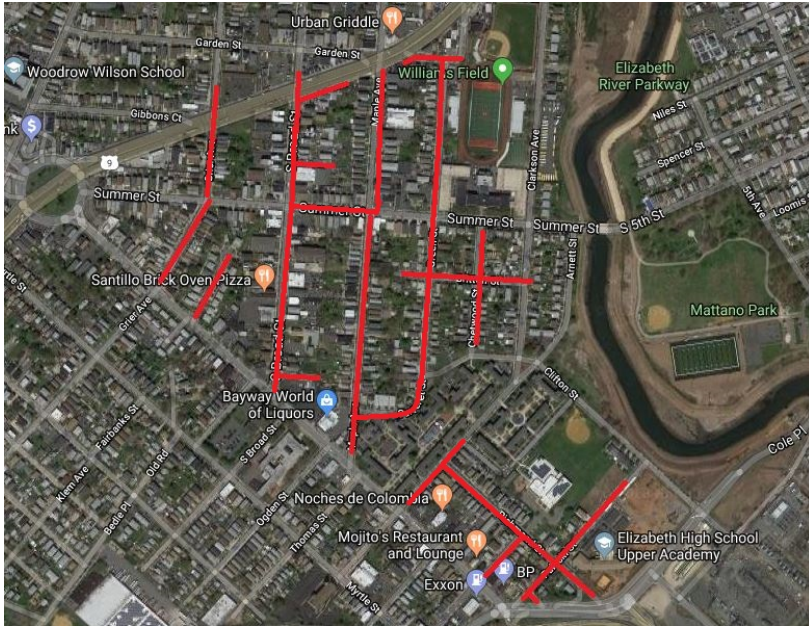

Proyecto de Reemplazo de Tuberías

Mapa del proyecto, calles afectadas resaltadas en rojo (arriba)

ROUTE 1 Y SUMMER STREET

Elizabethtown Gas está mejorando nuestro sistema de tuberías de gas natural, que lleva el gas natural en forma segura y fiable a más de 292,000 clientes del norte de Nueva Jersey.

Las obras en este vecindario forman parte del programa continuo de la compañía para reemplazar tuberías y servicios antiguos con nuevas tuberías de plástico más duraderas. En muchos casos, los medidores de gas serán trasladados del interior de las viviendas y los negocios al exterior. La reubicación del medidor de gas en el exterior permite una mayor seguridad y fiabilidad, acceso más sencillo a medidores de gas ante una emergencia o desastre natural, y mayor comodidad con el mantenimiento de medidores sin necesidad de que los clientes estén presentes.

Nuestro compromiso

Trabajamos con sumo cuidado en la implementación de prácticas de construcción que limiten todo tipo de molestias a propietarios de viviendas y negocios, y entendemos que su tiempo es valioso. Apreciamos su paciencia y le agradecemos por permitirnos brindarle un servicio de gas natural seguro y fiable.

Ciudad

Elizabeth

Condado

Union

Calles directamente afectadas

Bayway Avenue	Green Street
Britton Street	Grier Avenue
Carteret Street	Maple Avenue
Chetwood Street	McKinley Street
Clarkson Avenue	Pulaski Street
Clifton Street	Richmond Street
Denton Street	Route 1
Fern Place	S. Broad Street
Garden Street	Summer Street
General Karge Court	

Alcance del proyecto

Reemplazo y mejora de la infraestructura de gas natural, que incluye:

- Reemplazo de tuberías de gas añejas con nuevas tuberías de plástico más duraderas
- Reubicación de medidores de gas del interior de viviendas y negocios en el exterior, y reemplazo de líneas de servicio de la tubería de gas de la calle al edificio

¿No es cliente de Elizabethtown Gas actualmente?

Este es el momento para pensar en cambiar a gas natural en su hogar o negocio.

Calcule sus posibles ahorros con nuestra calculadora de ahorros de calefacción del hogar en elizabethtowngas.com/switch o llame al **844-886-8488** para hablar con un representante que puede ayudarle a encaminarse para ahorrar en costos de energía.

Información del proyecto

Línea directa: 866-767-5558

Correo electrónico:

etgprojects@sjindustries.com

elizabethtowngas.com/neighborhood