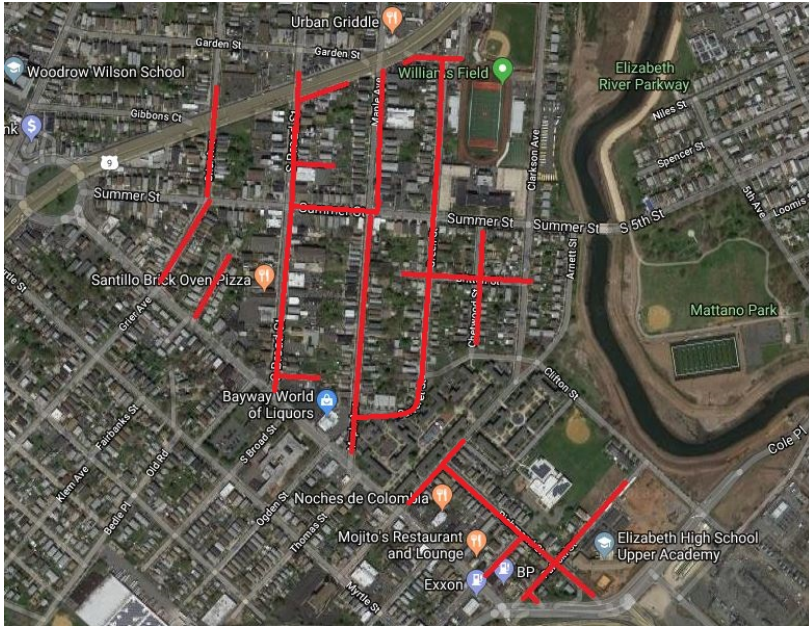

Pipeline Replacement Project

Project map, affected streets highlighted in red (above)

ROUTE 1 AND SUMMER STREET

ElizabethTown Gas is improving our natural gas pipeline system that provides safe and reliable natural gas to more than 292,000 customers across northern New Jersey.

The work in this neighborhood is part of the company's ongoing pipeline replacement program to replace aging natural gas mains and services with new, durable plastic. In many cases, gas meters will be relocated from the inside of homes and businesses to the outside. Relocating the gas meter outside provides enhanced safety and reliability, easier access to gas meters in the event of an emergency or natural disaster, and additional convenience in meter maintenance without the need for customers to be present.

City
Elizabeth

County
Union

Streets Directly Affected

Bayway Avenue	Green Street
Britton Street	Grier Avenue
Carteret Street	Maple Avenue
Chetwood Street	McKinley Street
Clarkson Avenue	Pulaski Street
Clifton Street	Richmond Street
Denton Street	Route 1
Fern Place	S. Broad Street
Garden Street	Summer Street
General Karge Court	