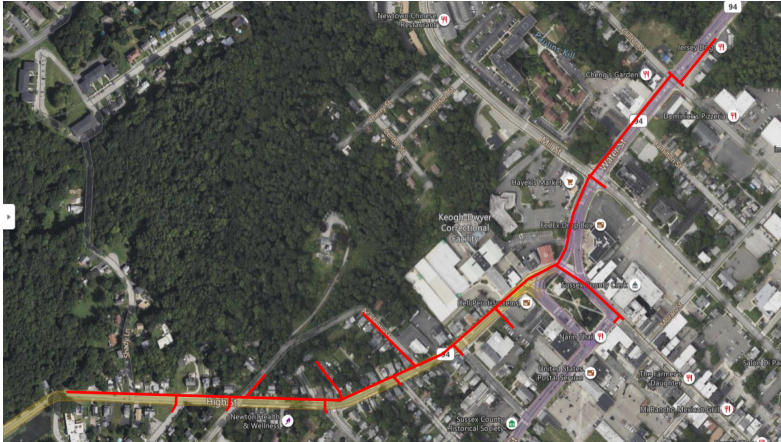

Pipeline Replacement Project

Project map, affected streets highlighted in red (above)

ROUTE 94

Elizabethtown Gas is improving our natural gas pipeline system that provides safe and reliable natural gas to more than 300,000 customers across northern New Jersey.

The work in this neighborhood is part of the company's ongoing pipeline replacement program to replace aging natural gas mains and services with new, durable plastic. In many cases, gas meters will be relocated from the inside of homes and businesses to the outside. Relocating the gas meter outside provides enhanced safety and reliability, easier access to gas meters in the event of an emergency or natural disaster, and additional convenience in meter maintenance without the need for customers to be present.

City
Newton

County
Sussex

Streets Directly Affected

Academy Street	Main Street
Church Street	Park Place
Division Street	Spring Street
E. Clinton Street	Stevens Place
Hamilton Street	Summit Avenue
High Street	Trinity Street
Hillside Avenue	W. End Avenue
Liberty Street	Water Street

Ciudad
Newton

Condado
Sussex

Calles directamente afectadas

Academy Street	Main Street
Church Street	Park Place
Division Street	Spring Street
E. Clinton Street	Stevens Place
Hamilton Street	Summit Avenue
High Street	Trinity Street
Hillside Avenue	W. End Avenue
Liberty Street	Water Street