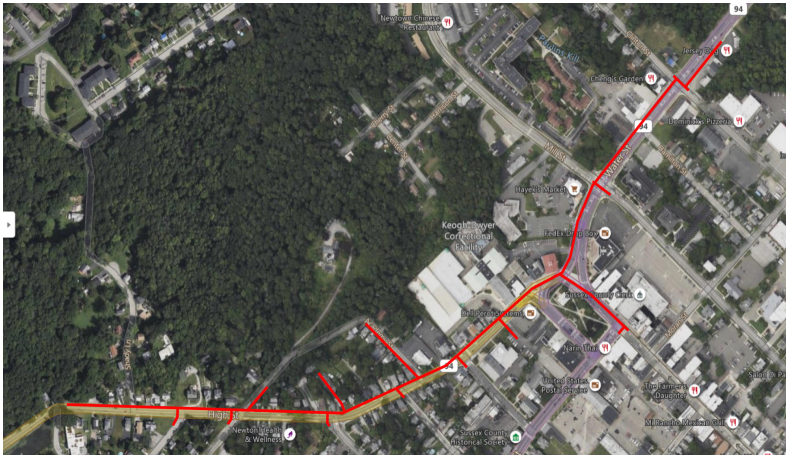

Proyecto de Reemplazo de Tuberías

Mapa del proyecto, calles afectadas resaltadas en rojo (arriba)

ROUTE 94

Elizabethtown Gas está mejorando nuestro sistema de tuberías de gas natural, que lleva el gas natural en forma segura y fiable a más de 300,000 clientes del norte de Nueva Jersey.

Las obras en este vecindario forman parte del programa continuo de la compañía para reemplazar tuberías y servicios antiguos con nuevas tuberías de plástico más duraderas. En muchos casos, los medidores de gas serán trasladados del interior de las viviendas y los negocios al exterior. La reubicación del medidor de gas en el exterior permite una mayor seguridad y fiabilidad, acceso más sencillo a medidores de gas ante una emergencia o desastre natural y mayor comodidad con el mantenimiento de medidores sin necesidad de que los clientes estén presentes.

Nuestro compromiso

Trabajamos con sumo cuidado en la implementación de prácticas de construcción que limiten todo tipo de molestias a propietarios de viviendas y negocios, y entendemos que su tiempo es valioso. Apreciamos su paciencia y le agradecemos por permitirnos brindarle un servicio de gas natural seguro y fiable.

Ciudad
Newton

Condado
Sussex

Calles directamente afectadas

Academy Street	Main Street
Church Street	Park Place
Division Street	Spring Street
E. Clinton Street	Stevens Place
Hamilton Street	Summit Avenue
High Street	Trinity Street
Hillside Avenue	W. End Avenue
Liberty Street	Water Street

Alcance del proyecto

Reemplazo y mejora de la infraestructura de gas natural, que incluye:

- Reemplazo de tuberías de gas antiguas con nuevas tuberías de plástico más duraderas
- Reubicación de medidores de gas del interior de viviendas y negocios en el exterior, y reemplazo de líneas de servicio de la tubería de gas de la calle al edificio

¿No es cliente de Elizabethtown Gas actualmente?

Este es el momento para pensar en cambiar a gas natural en su hogar o negocio.

Calcule sus posibles ahorros con nuestra calculadora de ahorros de calefacción del hogar en elizabethtowngas.com/switch o llame al **844.886.8488** para hablar con un representante que puede ayudarle a encaminarse para ahorrar en costos de energía.

Información del proyecto

Línea directa: 866.767.5558

Correo electrónico:

etgprojects@sjindustries.com

elizabethtowngas.com/neighborhood