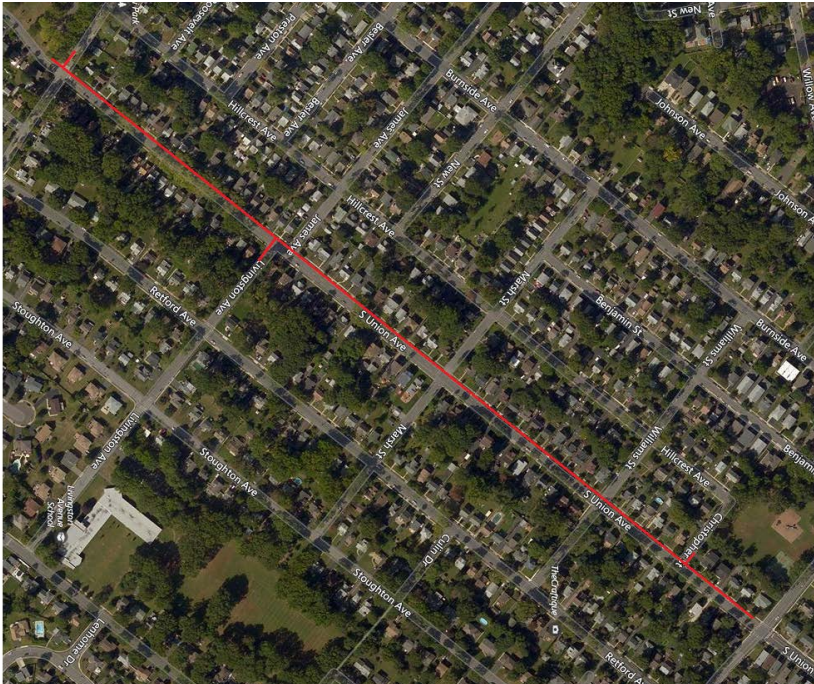

Proyecto de Reemplazo de Tuberías

Mapa del proyecto, calles afectadas resaltadas en rojo (arriba)

S. UNION AVENUE

Elizabethtown Gas está mejorando nuestro sistema de tuberías de gas natural, que lleva el gas natural en forma segura y fiable a más de 292,000 clientes del norte de Nueva Jersey.

Las obras en este vecindario forman parte del programa continuo de la compañía para reemplazar tuberías y servicios antiguos con nuevas tuberías de plástico más duraderas. En muchos casos, los medidores de gas serán trasladados del interior de las viviendas y los negocios al exterior. La reubicación del medidor de gas en el exterior permite una mayor seguridad y fiabilidad, acceso más sencillo a medidores de gas ante una emergencia o desastre natural, y mayor comodidad con el mantenimiento de medidores sin necesidad de que los clientes estén presentes.

Nuestro compromiso

Trabajamos con sumo cuidado en la implementación de prácticas de construcción que limiten todo tipo de molestias a propietarios de viviendas y negocios, y entendemos que su tiempo es valioso. Apreciamos su paciencia y le agradecemos por permitirnos brindarle un servicio de gas natural seguro y fiable.

ETG-GOV-217

Ciudad

Cranford

Condado

Union

Calles directamente afectadas

Christopher Street
Lexington Avenue
Livingston Avenue
S. Union Avenue

Alcance del proyecto

Reemplazo y mejora de la infraestructura de gas natural, que incluye:

- Reemplazo de tuberías de gas añejas con nuevas tuberías de plástico más duraderas
- Reubicación de medidores de gas del interior de viviendas y negocios en el exterior, y reemplazo de líneas de servicio de la tubería de gas de la calle al edificio

¿No es cliente de Elizabethtown Gas actualmente?

Este es el momento para pensar en cambiar a gas natural en su hogar o negocio.

Calcule sus posibles ahorros con nuestra calculadora de ahorros de calefacción del hogar en elizabethtowngas.com/switch o llame al **844-886-8488** para hablar con un representante que puede ayudarle a encaminarse para ahorrar en costos de energía.

Información del proyecto

Línea directa: 866-767-5558

Correo electrónico:

etgprojects@sjindustries.com

elizabethtowngas.com/neighborhood