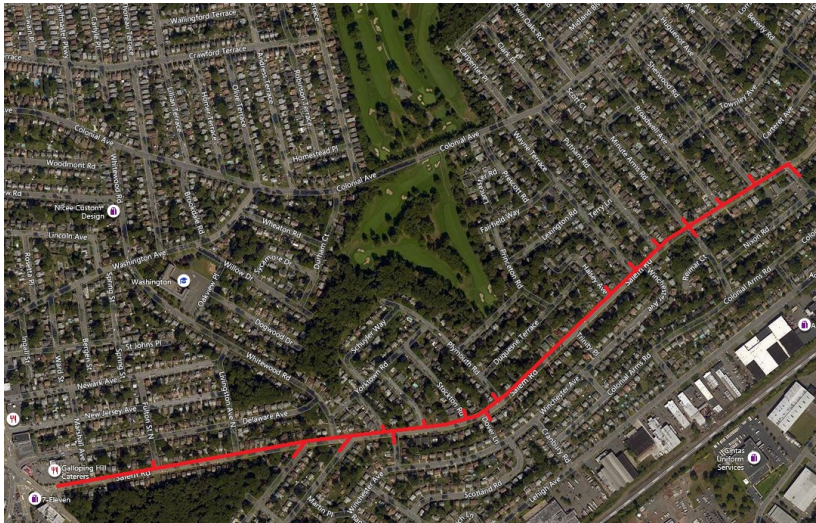

Pipeline Replacement Project

Project map, affected streets highlighted in red (above)

SALEM ROAD PHASE 2

Elizabethtown Gas is improving our natural gas pipeline system that provides safe and reliable natural gas to more than 292,000 customers across northern New Jersey.

The work in this neighborhood is part of the company's ongoing pipeline replacement program to replace aging natural gas mains and services with new, durable plastic. In many cases, gas meters will be relocated from the inside of homes and businesses to the outside. Relocating the gas meter outside provides enhanced safety and reliability, easier access to gas meters in the event of an emergency or natural disaster, and additional convenience in meter maintenance without the need for customers to be present.

City
Union

County
Union

Streets Directly Affected

Broadwell Avenue
Cambridge Drive
Dover Lane
Forest Drive
Fulton Street
Gloucester Road
Halsey Avenue
Huguenot Avenue
Huntington Road

Meade Terrace
Minute Arms Road
Plymouth Road
Putnam Road
Salem Road
Sherwood Road
Stockton Road
Wayne Terrace