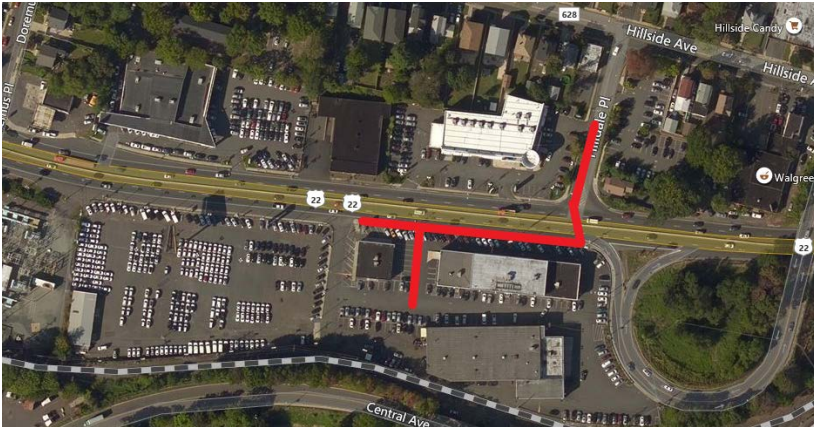

Proyecto de Reemplazo de Tuberías

Mapa del proyecto, calles afectadas resaltadas en rojo (arriba)

U.S. ROUTE 22 A HILLDALE PLACE

Elizabethtown Gas está mejorando nuestro sistema de tuberías de gas natural, que lleva el gas natural en forma segura y fiable a más de 292,000 clientes del norte de Nueva Jersey.

Las obras en este vecindario forman parte del programa continuo de la compañía para reemplazar tuberías y servicios antiguos con nuevas tuberías de plástico más duraderas. En muchos casos, los medidores de gas serán trasladados del interior de las viviendas y los negocios al exterior. La reubicación del medidor de gas en el exterior permite una mayor seguridad y fiabilidad, acceso más sencillo a medidores de gas ante una emergencia o desastre natural y mayor comodidad con el mantenimiento de medidores sin necesidad de que los clientes estén presentes.

Nuestro compromiso

Trabajamos con sumo cuidado en la implementación de prácticas de construcción que limiten todo tipo de molestias a propietarios de viviendas y negocios, y entendemos que su tiempo es valioso. Apreciamos su paciencia y le agradecemos por permitirnos brindarle un servicio de gas natural seguro y fiable.

Ciudad

Hillside

Condado

Union

Calles directamente afectadas

Hilldale Place
U.S. Route 22 E
U.S. Route 22 W

Alcance del proyecto

Reemplazo y mejora de la infraestructura de gas natural, que incluye:

- Reemplazo de tuberías de gas añejas con nuevas tuberías de plástico más duraderas
- Reubicación de medidores de gas del interior de viviendas y negocios en el exterior, y reemplazo de líneas de servicio de la tubería de gas de la calle al edificio

¿No es cliente de Elizabethtown Gas actualmente?

Este es el momento para pensar en cambiar a gas natural en su hogar o negocio.

Calcule sus posibles ahorros con nuestra calculadora de ahorros de calefacción del hogar en elizabethtowngas.com/switch o llame al **844.886.8488** para hablar con un representante que puede ayudarle a encaminarse para ahorrar en costos de energía.

Información del proyecto

Línea directa: 866.767.5558

Correo electrónico:

etgprojects@sjindustries.com

elizabethtowngas.com/neighborhood