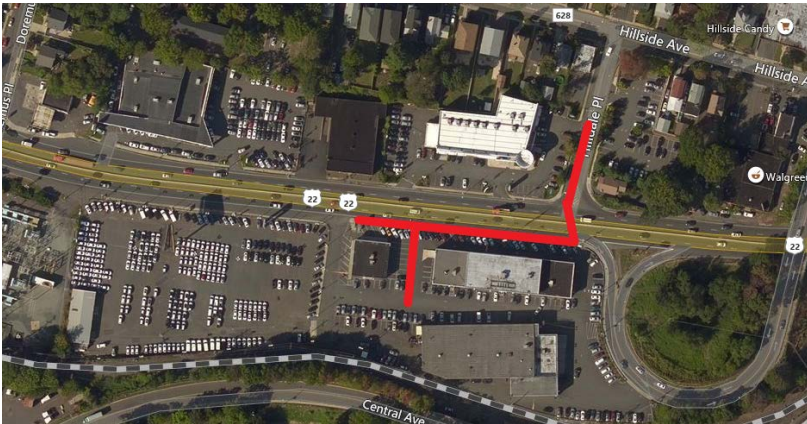

Pipeline Replacement Project

Project map, affected streets highlighted in red (above)

U.S. ROUTE 22 AT HILLDALE PLACE

Elizabethtown Gas is improving our natural gas pipeline system that provides safe and reliable natural gas to more than 292,000 customers across northern New Jersey.