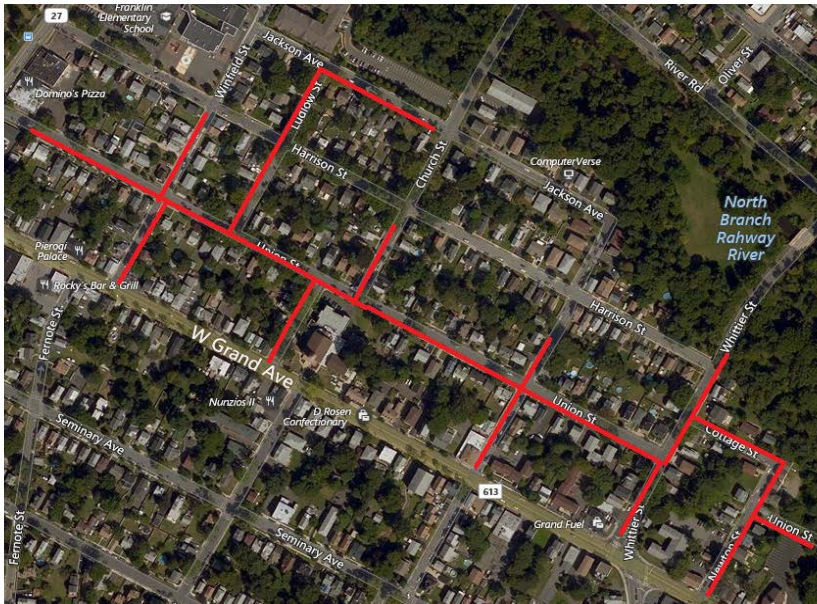

Pipeline Replacement Project

Project map, affected streets highlighted in red (above)

UNION STREET

Elizabethtown Gas is improving our natural gas pipeline system that provides safe and reliable natural gas to more than 292,000 customers across northern New Jersey.

The work in this neighborhood is part of the company's ongoing pipeline replacement program to replace aging natural gas mains and services with new, durable plastic. In many cases, gas meters will be relocated from the inside of homes and businesses to the outside. Relocating the gas meter outside provides enhanced safety and reliability, easier access to gas meters in the event of an emergency or natural disaster, and additional convenience in meter maintenance without the need for customers to be present.

City

Rahway

County

Union

Streets Directly Affected

Church Street	Oliver Street
Cottage Street	Union Street
Harrison Street	W. Grand Avenue
Jackson Avenue	Whittier Street
Ludlow Street	Winfield Street
Newton Street	