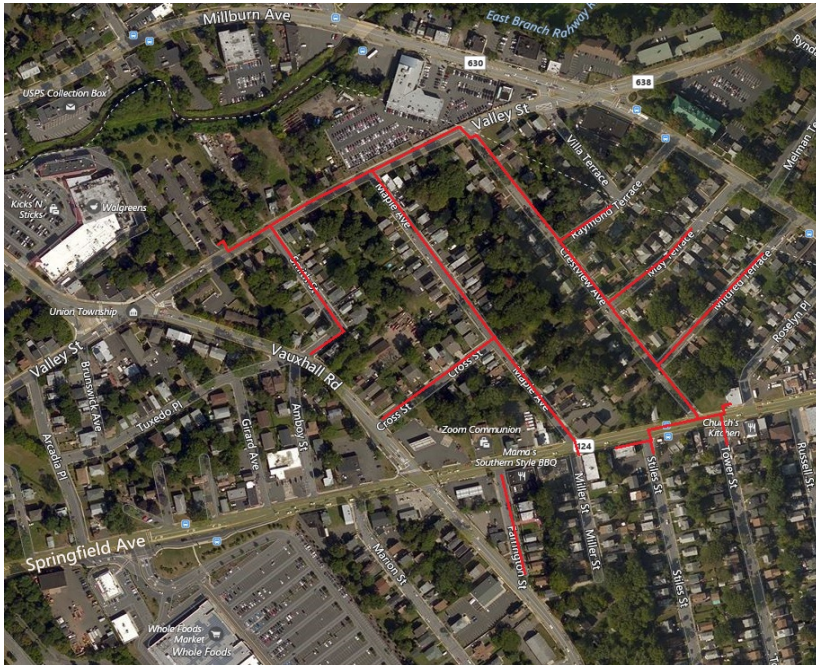

Pipeline Replacement Project

Project map, affected streets highlighted in red (above)

VALLEY STREET AND SPRINGFIELD AVENUE

Elizabethtown Gas is improving our natural gas pipeline system that provides safe and reliable natural gas to more than 292,000 customers across northern New Jersey.

The work in this neighborhood is part of the company's ongoing pipeline replacement program to replace aging natural gas mains and services with new, durable plastic. In many cases, gas meters will be relocated from the inside of homes and businesses to the outside. Relocating the gas meter outside provides enhanced safety and reliability, easier access to gas meters in the event of an emergency or natural disaster, and additional convenience in meter maintenance without the need for customers to be present.

City
Union

County
Union

Streets Directly Affected

Crestview Avenue	Raymond Terrace
Cross Street	Smith Street
Farrington Street	Springfield Avenue
Maple Avenue	Stiles Street
May Terrace	Tower Street
Mildred Terrace	Valley Street
Miller Street	