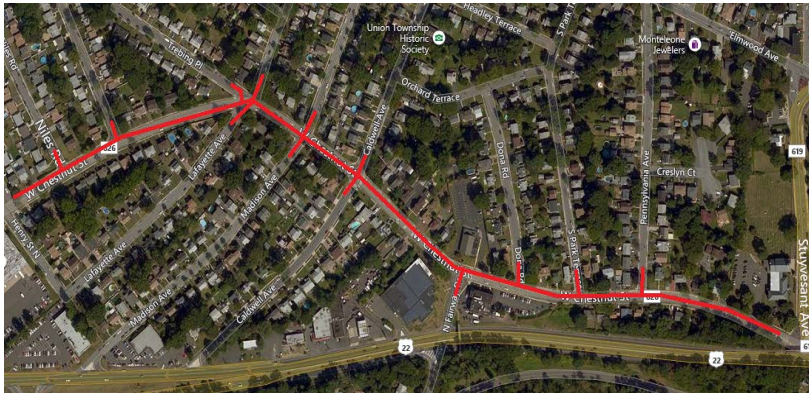

Pipeline Replacement Project

Project map, affected streets highlighted in red (above)

W. CHESTNUT STREET

Elizabethtown Gas is improving our natural gas pipeline system that provides safe and reliable natural gas to more than 292,000 customers across northern New Jersey.