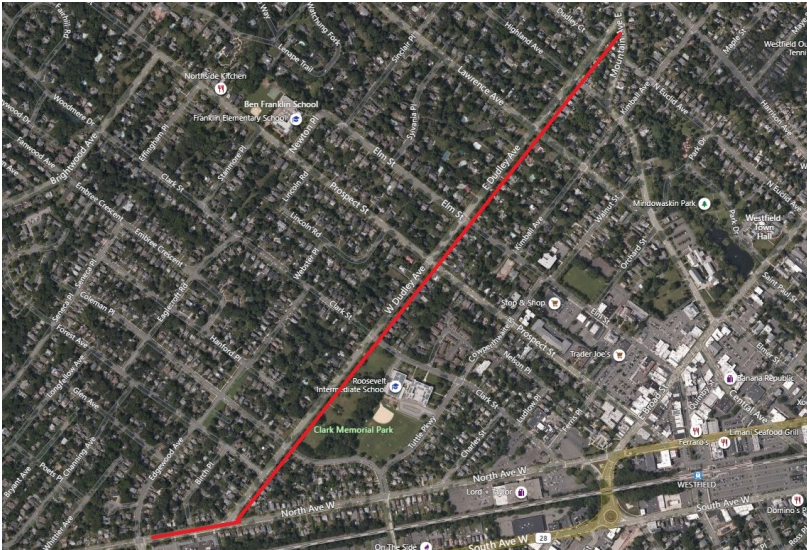

# Pipeline Replacement Project

*Project map, affected streets highlighted in red (above)*

## WESTFIELD YARD TO NOMAHEGAN PARK

Elizabethtown Gas is improving our natural gas pipeline system that provides safe and reliable natural gas to more than 300,000 customers across northern New Jersey.