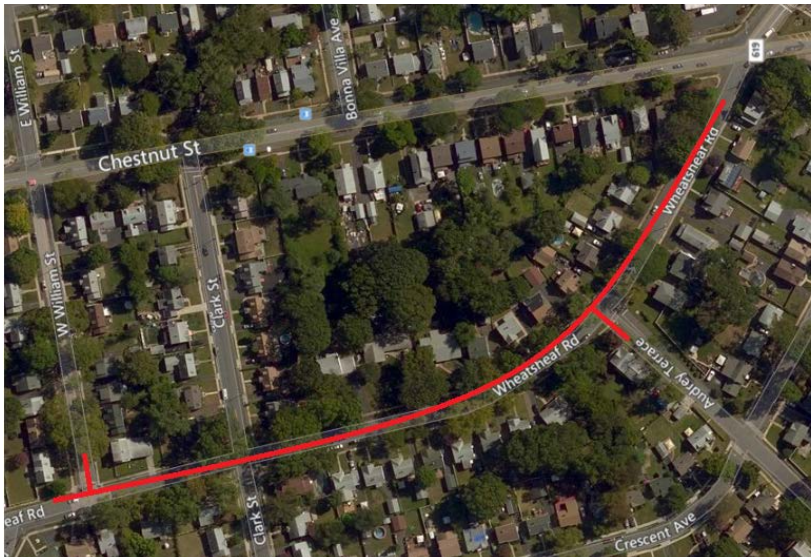

Pipeline Replacement Project

Project map, affected streets highlighted in red (above)

WHEATSHEAF ROAD

Elizabethtown Gas is improving our natural gas pipeline system that provides safe and reliable natural gas to more than 292,000 customers across northern New Jersey.

City
Roselle

County
Union

Streets Directly Affected

Audrey Terrace
Chestnut Street
Wheatsheaf Road
William Street

Project Scope

Replacing and upgrading natural gas infrastructure including:

- Replacing aging gas mains with new, durable plastic pipe
- Relocating gas meters from inside homes and businesses to outside, and replacing service lines from the gas main in the street to the building