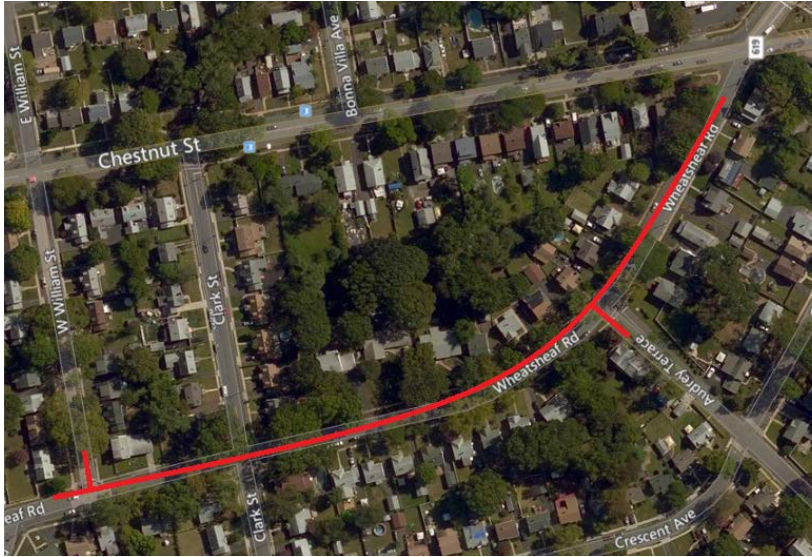

Proyecto de Reemplazo de Tuberías

Mapa del proyecto, calles afectadas resaltadas en rojo (arriba)

WHEATSHEAF ROAD

Elizabethtown Gas está mejorando nuestro sistema de tuberías de gas natural, que lleva el gas natural en forma segura y fiable a más de 292,000 clientes del norte de Nueva Jersey.

Las obras en este vecindario forman parte del programa continuo de la compañía para reemplazar tuberías y servicios antiguos con nuevas tuberías de plástico más duraderas. En muchos casos, los medidores de gas serán trasladados del interior de las viviendas y los negocios al exterior. La reubicación del medidor de gas en el exterior permite una mayor seguridad y fiabilidad, acceso más sencillo a medidores de gas ante una emergencia o desastre natural, y mayor comodidad con el mantenimiento de medidores sin necesidad de que los clientes estén presentes.

Nuestro compromiso

Trabajamos con sumo cuidado en la implementación de prácticas de construcción que limiten todo tipo de molestias a propietarios de viviendas y negocios, y entendemos que su tiempo es valioso. Apreciamos su paciencia y le agradecemos por permitirnos brindarle un servicio de gas natural seguro y fiable.

Ciudad

Roselle

Condado

Union

Calles directamente afectadas

Audrey Terrace
Chestnut Street
Wheatsheaf Road
William Street

Alcance del proyecto

Reemplazo y mejora de la infraestructura de gas natural, que incluye:

- Reemplazo de tuberías de gas añejas con nuevas tuberías de plástico más duraderas
- Reubicación de medidores de gas del interior de viviendas y negocios en el exterior, y reemplazo de líneas de servicio de la tubería de gas de la calle al edificio

¿No es cliente de Elizabethtown Gas actualmente?

Este es el momento para pensar en cambiar a gas natural en su hogar o negocio.

Calcule sus posibles ahorros con nuestra calculadora de ahorros de calefacción del hogar en elizabethtowngas.com/switch

o llame al **844-886-8488** para hablar con un representante que puede ayudarlo a encaminarse para ahorrar en costos de energía.

Información del proyecto

Línea directa: 866-767-5558

Correo electrónico:

etgprojects@sjindustries.com

elizabethtowngas.com/neighborhood