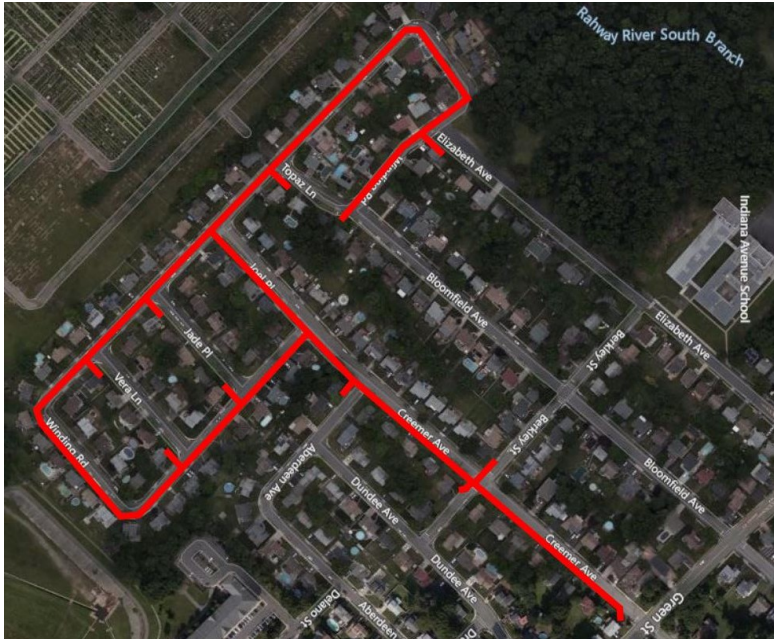

Proyecto de Reemplazo de Tuberías

Mapa del proyecto, calles afectadas resaltadas en rojo (arriba)

WINDING ROAD Y CREEMER AVENUE

Elizabethtown Gas está mejorando nuestro sistema de tuberías de gas natural, que lleva el gas natural en forma segura y fiable a más de 300,000 clientes del norte de Nueva Jersey.

Las obras en este vecindario forman parte del programa continuo de la compañía para reemplazar tuberías y servicios antiguos con nuevas tuberías de plástico más duraderas. En muchos casos, los medidores de gas serán trasladados del interior de las viviendas y los negocios al exterior. La reubicación del medidor de gas en el exterior permite una mayor seguridad y fiabilidad, acceso más sencillo a medidores de gas ante una emergencia o desastre natural y mayor comodidad con el mantenimiento de medidores sin necesidad de que los clientes estén presentes.

Nuestro compromiso

Trabajamos con sumo cuidado en la implementación de prácticas de construcción que limiten todo tipo de molestias a propietarios de viviendas y negocios, y entendemos que su tiempo es valioso. Apreciamos su paciencia y le agradecemos por permitirnos brindarle un servicio de gas natural seguro y fiable.

Ciudad

Iselin

Condado

Middlesex

Calles directamente afectadas

Aberdeen Avenue	Jade Place
Berkley Street	Joel Place
Creemer Avenue	Topaz Lane
Elizabeth Avenue	Vera Lane
Green Street	Winding Road

Alcance del proyecto

Reemplazo y mejora de la infraestructura de gas natural, que incluye:

- Reemplazo de tuberías de gas viejas con nuevas tuberías de plástico más duraderas
- Reubicación de medidores de gas del interior de viviendas y negocios en el exterior, y reemplazo de líneas de servicio de la tubería de gas de la calle al edificio

¿No es cliente de Elizabethtown Gas actualmente?

Este es el momento para pensar en cambiar a gas natural en su hogar o negocio.

Calcule sus posibles ahorros con nuestra calculadora de ahorros de calefacción del hogar en elizabethtowngas.com/switch o llame al **844.886.8488** para hablar con un representante que puede ayudarlo a encaminarse para ahorrar en costos de energía.

Información del proyecto

Línea directa: 866.767.5558

Correo electrónico:

etgprojects@sjindustries.com

elizabethtowngas.com/neighborhood