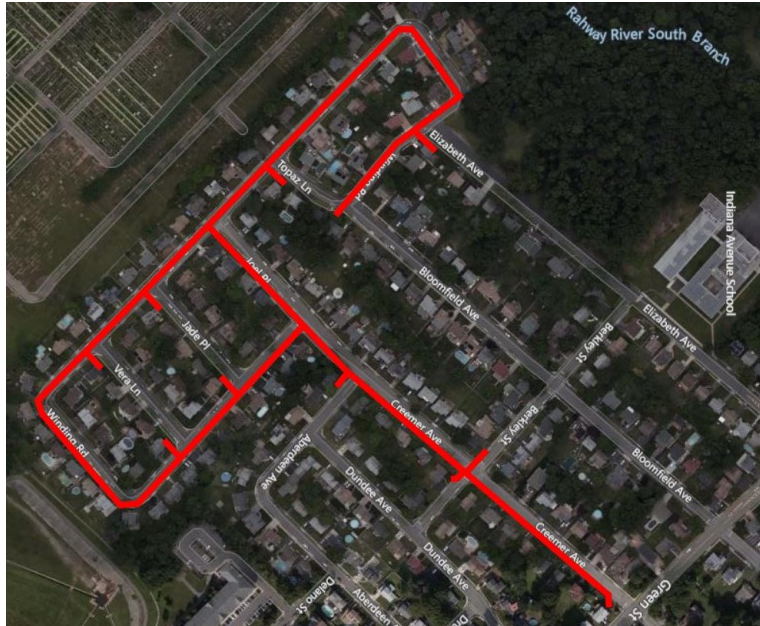

Pipeline Replacement Project

Project map, affected streets highlighted in red (above)

WINDING ROAD AND CREEMER AVENUE

Elizabethtown Gas is improving our natural gas pipeline system that provides safe and reliable natural gas to more than 300,000 customers across northern New Jersey.

The work in this neighborhood is part of the company's ongoing pipeline replacement program to replace aging natural gas mains and services with new, durable plastic. In many cases, gas meters will be relocated from the inside of homes and businesses to the outside. Relocating the gas meter outside provides enhanced safety and reliability, easier access to gas meters in the event of an emergency or natural disaster, and additional convenience in meter maintenance without the need for customers to be present.

City

Iselin

County

Middlesex

Streets Directly Affected

Aberdeen Avenue	Jade Place
Berkley Street	Joel Place
Creemer Avenue	Topaz Lane
Elizabeth Avenue	Vera Lane
Green Street	Winding Road

Project Scope

Replacing and upgrading natural gas infrastructure including:

Ciudad

Iselin

Condado

Middlesex

Calles directamente afectadas

Aberdeen Avenue	Jade Place
Berkley Street	Joel Place
Creemer Avenue	Topaz Lane
Elizabeth Avenue	Vera Lane
Green Street	Winding Road

Alcance del proyecto