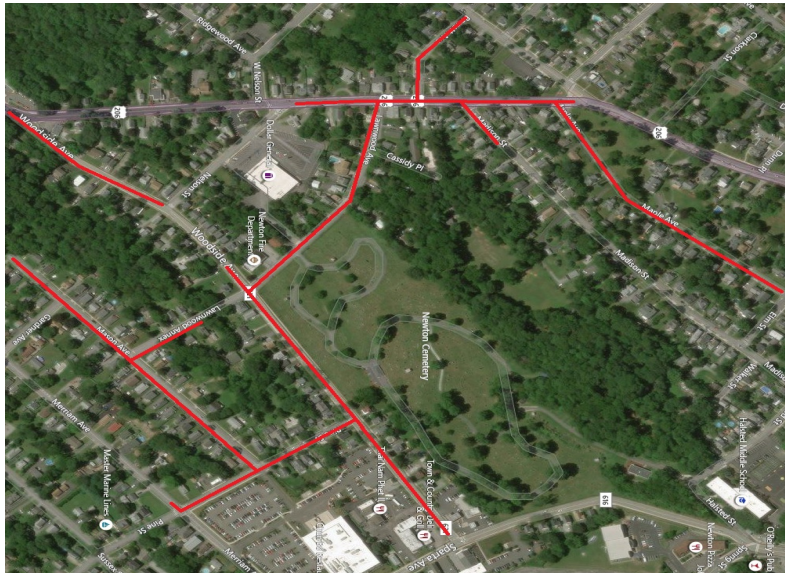

# Pipeline Replacement Project

*Project map, affected streets highlighted in red (above)*

## WOODSIDE AVENUE AND LAWNWOOD AVENUE

Elizabethtown Gas is improving our natural gas pipeline system that provides safe and reliable natural gas to more than 292,000 customers across northern New Jersey.

### City

Newton

### Streets Directly Affected

Barrett Avenue	Merriam Avenue
Lawnwood Avenue	Nelson Street
Madison Street	Pine Street
Main Street	Ryerson Avenue
Maple Avenue	Sparta Avenue
Mason Avenue	Woodside Avenue