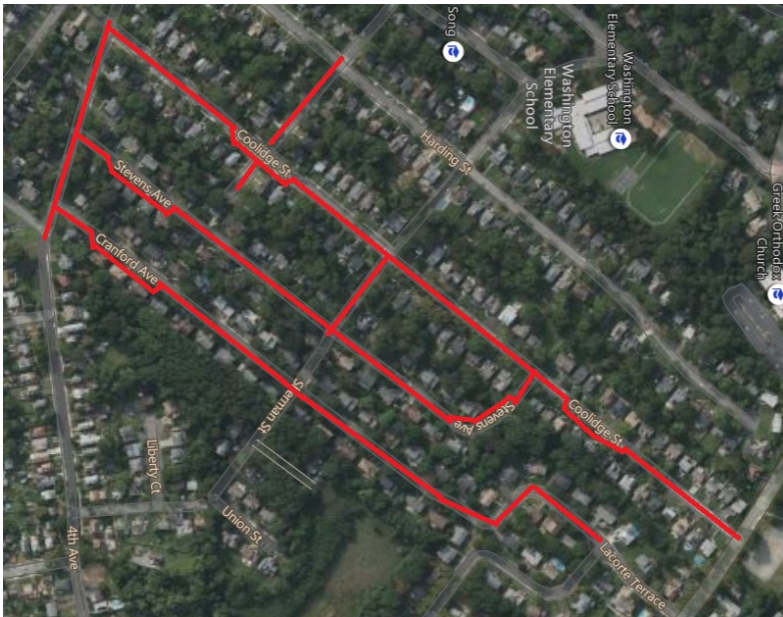

Pipeline Replacement Project

Project map, affected streets highlighted in red (above)

COOLIDGE STREET AND CRANFORD AVENUE

Elizabethtown Gas is improving our natural gas pipeline system that provides safe and reliable natural gas to more than 300,000 customers across northern New Jersey.

The work in this neighborhood is part of the company's ongoing pipeline replacement program to replace aging natural gas mains and services with new, durable plastic. In many cases, gas meters will be relocated from the inside of homes and businesses to the outside. Relocating the gas meter outside provides enhanced safety and reliability, easier access to gas meters in the event of an emergency or natural disaster, and additional convenience in meter maintenance without the need for customers to be present.

City
Cranford/Westfield

County
Union

Streets Directly Affected

- 4th Avenue
- Benson Place
- Canterbury Place
- Coolidge Street
- Cranford Avenue
- La Corte Terrace
- Sherman Street
- Stevens Avenue
- Wells Street