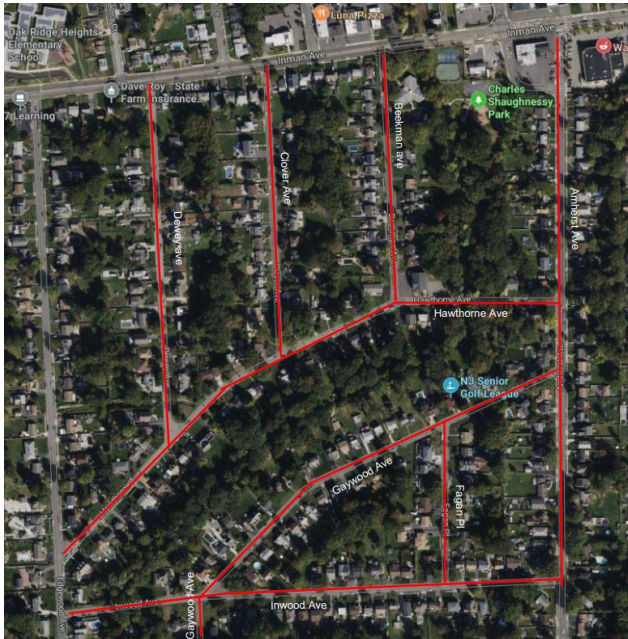

Pipeline Replacement Project

Project map, affected streets highlighted in red (above)

HAWTHORNE AVENUE AND BEEKMAN AVENUE

Elizabethtown Gas is improving our natural gas pipeline system that provides safe, reliable, affordable natural gas to more than 300,000 customers across northern New Jersey.

City: Colonia

County: Middlesex

Streets Directly Affected

Amherst Avenue
Beekman Avenue
Clover Avenue
Dewey Avenue
Edgewood Avenue
Fagan Place
Gaywood Avenue
Hawthorne Avenue
Inwood Avenue

Project Scope

Replacing and upgrading natural gas infrastructure including: