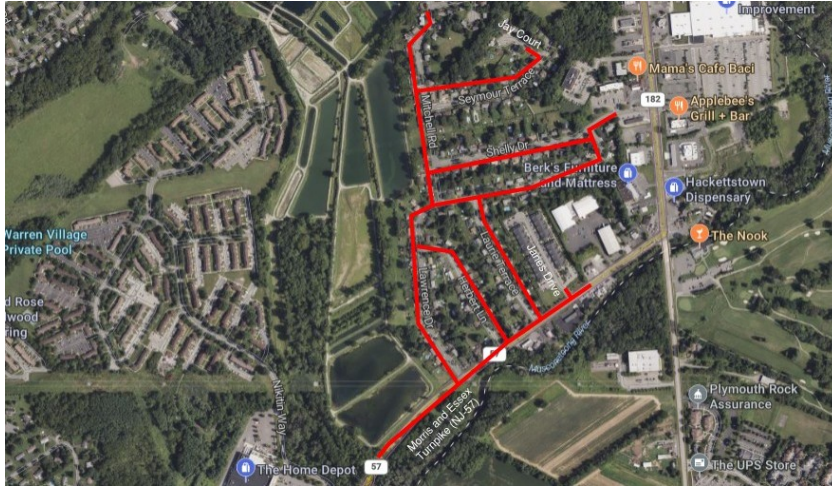

Pipeline Replacement Project

Project map, affected streets highlighted in red (above)

LAWRENCE DRIVE AND SHELLEY DRIVE

Elizabethtown Gas is improving our natural gas pipeline system that provides safe, reliable, affordable natural gas to more than 300,000 customers across northern New Jersey.

The work in this neighborhood is part of the company's ongoing pipeline replacement program to replace aging natural gas mains and services with new, durable plastic. In many cases, gas meters will be relocated from the inside of homes and businesses to the outside. Relocating the gas meter outside provides enhanced safety and reliability, easier access to gas meters in the event of an emergency or natural disaster, and additional convenience in meter maintenance without the need for customers to be present.

City: Hackettstown **County:** Warren

Streets Directly Affected

Herbert Lane
Janes Drive
Jay Court
Laurie Terrace
Lawrence Drive
Mitchell Road
Mountain Avenue
Seymour Terrace
Shelley Drive
State Route 57

Ciudad: Hackettstown **Condado:** Warren

Calles afectadas directamente

Herbert Lane
Janes Drive
Jay Court
Laurie Terrace
Lawrence Drive
Mitchell Road
Mountain Avenue
Seymour Terrace
Shelley Drive
State Route 57