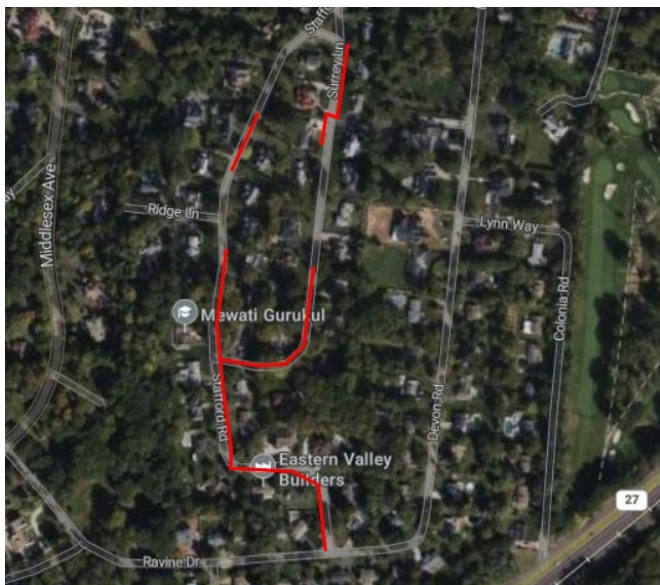

Proyecto de reemplazo de tuberías

Mapa del proyecto, calles afectadas resaltadas en rojo (arriba)

STAFFORD ROAD Y SURREY LANE

Elizabethtown Gas está mejorando el sistema de tuberías de gas natural que suministra gas natural seguro, confiable y económico a más de 300,000 clientes en todo el norte del estado de New Jersey.

El trabajo que habrá de realizarse en el vecindario forma parte del programa continuo de reemplazo de tuberías de la compañía para sustituir las tuberías principales y de servicios de gas antiguas por nuevas tuberías de material plástico más duraderas. En muchos casos, los medidores de gas se retirarán del interior de las viviendas y negocios para reubicarlos en el exterior. La reubicación del medidor de gas en el exterior proporciona mayor seguridad y confiabilidad, un acceso más fácil a los medidores en caso de emergencia o desastre natural, y mayor comodidad en el mantenimiento de los medidores sin necesidad de que los clientes estén presentes.

Nuestro compromiso

Nos esforzamos por utilizar prácticas de construcción que reducen al mínimo las molestias a los propietarios de viviendas y negocios porque entendemos que su tiempo es valioso. Valoramos su paciencia y le agradecemos que nos permita ofrecerle un servicio de gas natural seguro, confiable y económico.

Ciudad: Colonia **Condado:** Middlesex

Calles afectadas directamente

Stafford Road
Surrey Lane

Alcance del proyecto

Reemplazo y mejora de la infraestructura de gas natural, que incluye:

- Reemplazo de tuberías de gas antiguas por nuevas tuberías de material plástico más duraderas.
- Retiro de los medidores de gas del interior de las casas y negocios para instalarlos en el exterior, y reemplazo de las líneas de servicio desde la tubería principal de gas en la calle hasta el edificio.

¿Actualmente no es cliente de Elizabethtown Gas?

¡Es el momento de considerar hacer el cambio a gas natural para su hogar o negocio!

Determine sus ahorros potenciales con nuestra calculadora de ahorro de calefacción para el hogar en elizabethtowngas.com/switch o llame al **844.886.8488** para hablar con un representante que puede ayudarlo a encaminarse hacia el ahorro de energía.

INFORMACIÓN DEL PROYECTO

Hotline: 866.767.5558

Correo electrónico: etgprojects@sjindustries.com

elizabethtowngas.com/neighborhood