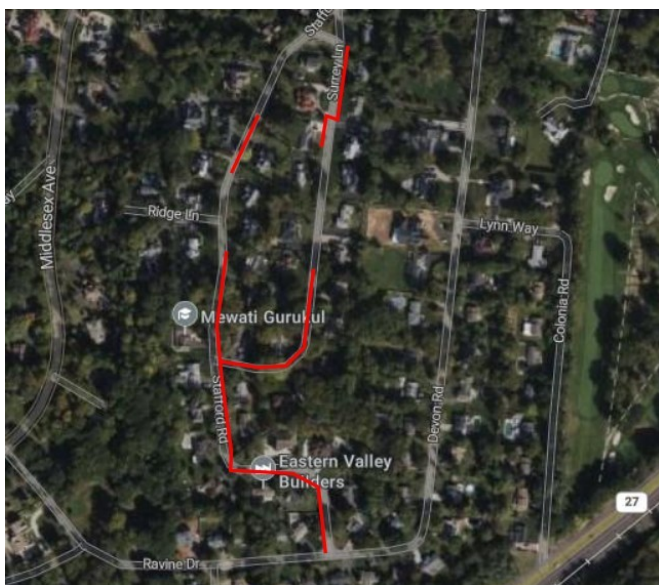

Pipeline Replacement Project

Project map, affected streets highlighted in red (above)

STAFFORD ROAD AND SURREY LANE

Elizabethtown Gas is improving our natural gas pipeline system that provides safe, reliable, affordable natural gas to more than 300,000 customers across northern New Jersey.

City: Colonia **County:** Middlesex

Streets Directly Affected

Stafford Road
Surrey Lane

Project Scope

Replacing and upgrading natural gas infrastructure including:

- Replacing aging gas mains with new, durable plastic pipe.
- Relocating gas meters from inside homes and businesses to outside, and replacing service lines from the gas main in the street to the building.